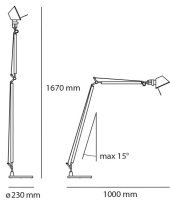

Tolomeo Reading Floor LED 3000K - Body Lamp

Michele De Lucchi, Giancarlo Fassina

IP20      

LUMINAIRE

- Watt: **10W**
- Voltage: **220V-240V**
- Delivered lumens output: **632lm**
- CCT: **3000K**
- Efficiency: **70%**
- Efficacy: **63.18lm/W**
- CRI: **90**
- Dimmer Typology: **Microswitch Dimmer**

Notes

Complete lamp consists of body lamp + accessories

DESCRIPTION

The code is referred to the body lamp only

PRODUCT CODE: A013100

FEATURES

- Article Code: **A013100**
- Colour: **Aluminium**
- Installation: **Floor**
- Material: **Aluminium, steel**
- Series: **Design Collection**
- design by: **Michele De Lucchi, Giancarlo Fassina**

DIMENSIONS

- Base Diameter: **cm 23**
- Max Extension Height: **cm 167**
- Max Extension Length: **cm 100**
- Glow Wire Test: **750°**

SOURCES INCLUDED

- Category: **Led**
- Number: **1**
- Watt: **10W**
- Color temperature (K): **3000K**
- CRI: **90**