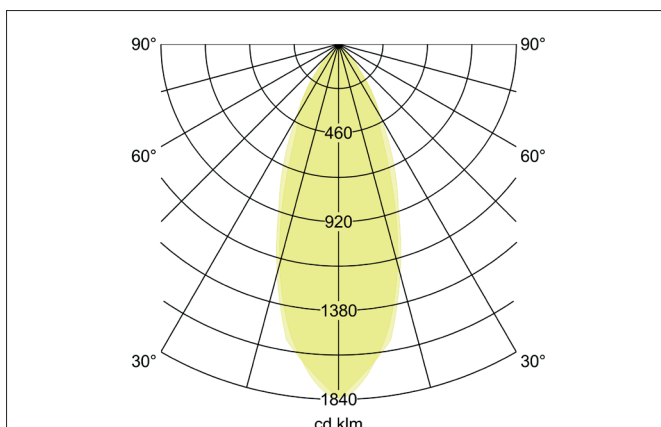

TIRREL-R LED recessed spot set, on/off

Article no. 38143173

Light.
For Generations.**Tender**

LED recessed spot set, on/off, Round. Toolless ceiling installation by installation springs. Ceiling cut-out \varnothing 68 mm, Installation depth 50 mm, Outer diameter 82 mm, Weight 0,176 kg, Reflector silver with rotationssymmetrical, deep, wide distributed light intensity. optimal light distribution due to a glass transparent cover. Luminous flux 680 lm, Power 1 x 6 W, Light colour warm white, Correlated color temperature (CCT) 3.000 K, Colour rendering index CRI > 80, Housing material: Aluminium / Glass / Plastic, Colour: White structure, Permissible ambient temperature (ta): -20 °C - +25 °C, Protection class (EN 61140): II, Degree of protection (DIN EN 60529): IP20, .With electronic driver, on/off switchable.

Product Benefits

- LED recessed spot in round design made of solid aluminum.
with LED module 6 W (3,000 K) and switchable converter.
- Ceiling cutout 68 mm, diameter 82 mm, installation depth 50 mm, IP20.
- Pivoting range 25°.
- Large color variation. Without visible snap ring.
- Classic, formally restrained design.
- In the same look also in GX5.3 or GU10 version and as a dimmable set (trailing-edge phase or DALI) and as a loudspeaker.
- In addition, in the same surface structure and in the same color also available in square version.

Lighting technology	
Colour temperature	3.000 K
Light colour	White
Light output	Direct
Luminous flux	680 lm
System efficiency	113 lm/W
Colour rendering	CRI > 80
Reflector	High-gloss
Reflektorfarbe	silver
Beam angle	38°
Light sharing	Symmetric
Adjustable color temperature	No