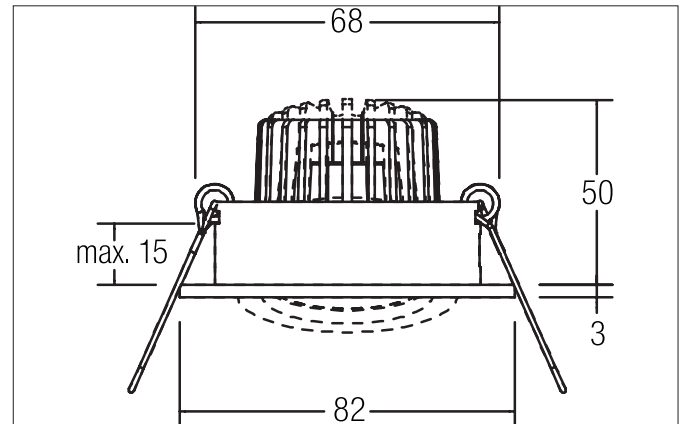

TIRREL-R LED recessed spot set, on/off

Article no. 38143173

Light.
For Generations.**Tender**

LED recessed spot set, on/off, Round. Toolless ceiling installation by installation springs. Ceiling cut-out \varnothing 68 mm, Installation depth 50 mm, Outer diameter 82 mm, Weight 0,176 kg, Reflector silver with rotationssymmetrical, deep, wide distributed light intensity. optimal light distribution due to a glass transparent cover. Luminous flux 680 lm, Power 1 x 6 W, Light colour warm white, Correlated color temperature (CCT) 3.000 K, Colour rendering index CRI > 80, Housing material: Aluminium / Glass / Plastic, Colour: White structure, Permissible ambient temperature (ta): -20 °C - +25 °C, Protection class (EN 61140): II, Degree of protection (DIN EN 60529): IP20, .With electronic driver, on/off switchable.

Product Benefits

- LED recessed spot in round design made of solid aluminum.
with LED module 6 W (3,000 K) and switchable converter.
- Ceiling cutout 68 mm, diameter 82 mm, installation depth 50 mm, IP20.
- Pivoting range 25°.
- Large color variation. Without visible snap ring.
- Classic, formally restrained design.
- In the same look also in GX5.3 or GU10 version and as a dimmable set (trailing-edge phase or DALI) and as a loudspeaker.
- In addition, in the same surface structure and in the same color also available in square version.

TIRREL-R LED recessed spot set, on/off

Article no. 38143173

Light.
For Generations.

Article data	
Article no.	38143173
GTIN	4251433958352
Series name	TIRREL-R
Short description	LED recessed spot set, on/off
Material	Aluminium / Glass / Plastic
Colour	White
Type of surface	Structure
Shape	Round
Outer diameter	82 mm
Built-in diameter	68 mm
Installation depth	50 mm
Hight	3 mm
Weight	0.176 kg