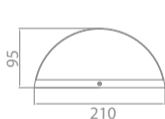

Lindby

UOM: mm

UK
CA

Art.-No.: 9972033

incl. LED L9001673
500 lm Modul
200 lm Lamp
4,8W LED
4,8W Total
230V~50Hz
3000 K
CRI >80
20000 h
12500 ON/ OFF

IP44