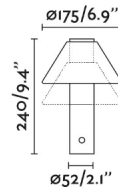

General characteristics

Type	III
IP	44
voltage	5V DC
Switch type	1, PRESS
Type of load	DC5V-1A
included battery	Si.10h
Power	1,5W
IK	04

Material

Body/Structure	Aluminium+PC
Diffuser	PC
Screen	Aluminium

Finish