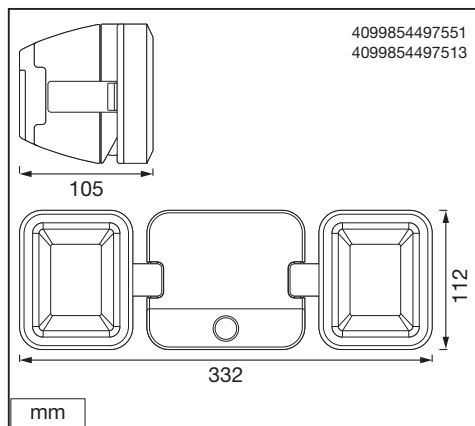

# BATTERY LED SPOTLIGHT

	EAN	W	lm	K	IP	⊖ (°C)	V <sub>DC</sub>	mA	Hz	▽ (°)
<b>BATTERY LED SPOTLIGHT SINGLE BK</b>	4099854497490	4	260	4000	54	-20...+30	6	750	0	95
<b>BATTERY LED SPOTLIGHT DOUBLE BK</b>	4099854497551	10	480	4000	54	-20...+30	6	2000	0	95
<b>BATTERY LED SPOTLIGHT SINGLE WT</b>	4099854497537	4	260	4000	54	-20...+30	6	750	0	95
<b>BATTERY LED SPOTLIGHT DOUBLE WT</b>	4099854497513	10	480	4000	54	-20...+30	6	2000	0	95