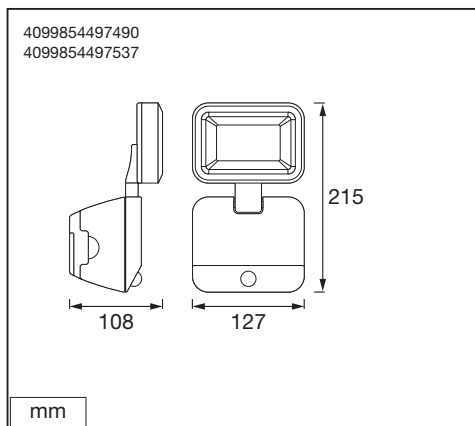

# BATTERY LED SPOTLIGHT

	EAN	W	lm	K	IP	⊖ (°C)	V <sub>DC</sub>	mA	Hz	▽ (°)
<b>BATTERY LED SPOTLIGHT SINGLE BK</b>	4099854497490	4	260	4000	54	-20...+30	6	750	0	95
<b>BATTERY LED SPOTLIGHT DOUBLE BK</b>	4099854497551	10	480	4000	54	-20...+30	6	2000	0	95
<b>BATTERY LED SPOTLIGHT SINGLE WT</b>	4099854497537	4	260	4000	54	-20...+30	6	750	0	95
<b>BATTERY LED SPOTLIGHT DOUBLE WT</b>	4099854497513	10	480	4000	54	-20...+30	6	2000	0	95