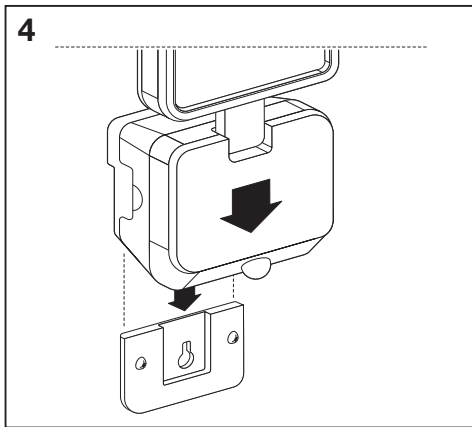

# BATTERY LED SPOTLIGHT

	EAN	W	lm	K	IP	⊖ (°C)	V <sub>DC</sub>	mA	Hz	▽ (°)
<b>BATTERY LED SPOTLIGHT SINGLE BK</b>	4099854497490	4	260	4000	54	-20...+30	6	750	0	95
<b>BATTERY LED SPOTLIGHT DOUBLE BK</b>	4099854497551	10	480	4000	54	-20...+30	6	2000	0	95
<b>BATTERY LED SPOTLIGHT SINGLE WT</b>	4099854497537	4	260	4000	54	-20...+30	6	750	0	95
<b>BATTERY LED SPOTLIGHT DOUBLE WT</b>	4099854497513	10	480	4000	54	-20...+30	6	2000	0	95