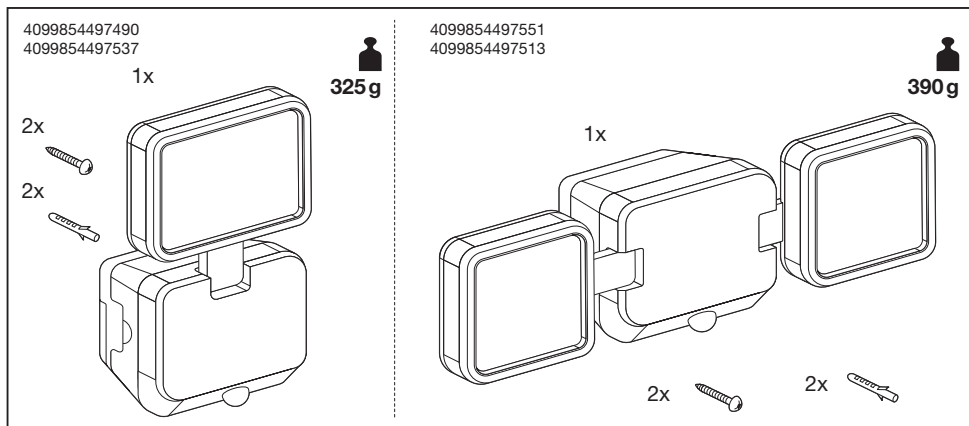

# BATTERY LED SPOTLIGHT

	EAN	W	lm	K	IP	⊖ (°C)	V <sub>DC</sub>	mA	Hz	▽ (°)
<b>BATTERY LED SPOTLIGHT SINGLE BK</b>	4099854497490	4	260	4000	54	-20...+30	6	750	0	95
<b>BATTERY LED SPOTLIGHT DOUBLE BK</b>	4099854497551	10	480	4000	54	-20...+30	6	2000	0	95
<b>BATTERY LED SPOTLIGHT SINGLE WT</b>	4099854497537	4	260	4000	54	-20...+30	6	750	0	95
<b>BATTERY LED SPOTLIGHT DOUBLE WT</b>	4099854497513	10	480	4000	54	-20...+30	6	2000	0	95