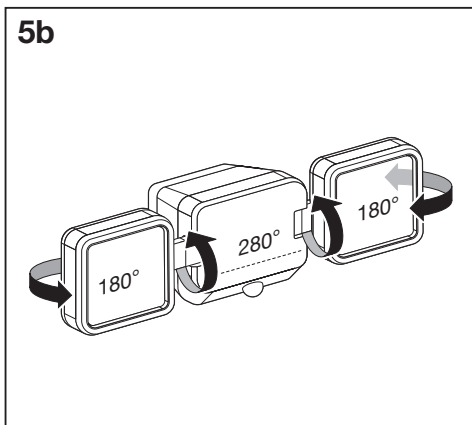

# BATTERY LED SPOTLIGHT

	EAN	W	lm	K	IP	⊖ (°C)	V <sub>DC</sub>	mA	Hz	▽ (°)
<b>BATTERY LED SPOTLIGHT SINGLE BK</b>	4099854497490	4	260	4000	54	-20...+30	6	750	0	95
<b>BATTERY LED SPOTLIGHT DOUBLE BK</b>	4099854497551	10	480	4000	54	-20...+30	6	2000	0	95
<b>BATTERY LED SPOTLIGHT SINGLE WT</b>	4099854497537	4	260	4000	54	-20...+30	6	750	0	95
<b>BATTERY LED SPOTLIGHT DOUBLE WT</b>	4099854497513	10	480	4000	54	-20...+30	6	2000	0	95