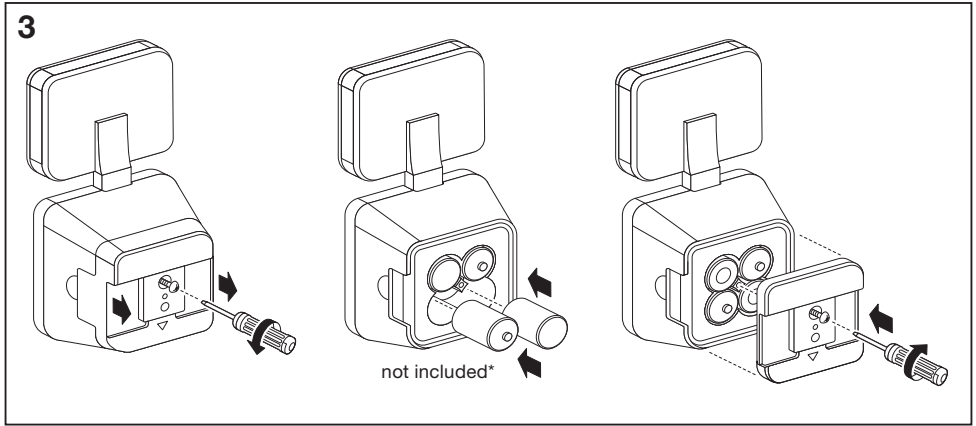

# BATTERY LED SPOTLIGHT

	EAN	W	lm	K	IP	⊖ (°C)	V <sub>DC</sub>	mA	Hz	▽ (°)
<b>BATTERY LED SPOTLIGHT SINGLE BK</b>	4099854497490	4	260	4000	54	-20...+30	6	750	0	95
<b>BATTERY LED SPOTLIGHT DOUBLE BK</b>	4099854497551	10	480	4000	54	-20...+30	6	2000	0	95
<b>BATTERY LED SPOTLIGHT SINGLE WT</b>	4099854497537	4	260	4000	54	-20...+30	6	750	0	95
<b>BATTERY LED SPOTLIGHT DOUBLE WT</b>	4099854497513	10	480	4000	54	-20...+30	6	2000	0	95