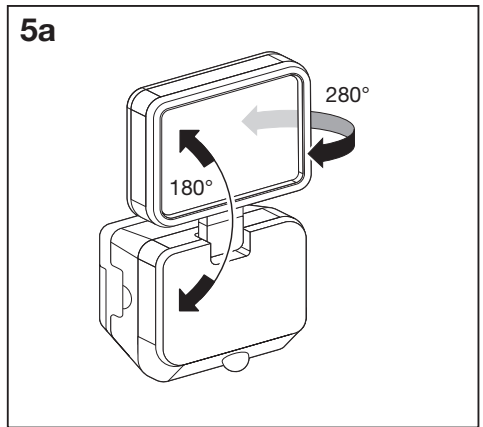

# BATTERY LED SPOTLIGHT

	EAN	W	lm	K	IP	⊖ (°C)	V <sub>DC</sub>	mA	Hz	▽ (°)
<b>BATTERY LED SPOTLIGHT SINGLE BK</b>	4099854497490	4	260	4000	54	-20...+30	6	750	0	95
<b>BATTERY LED SPOTLIGHT DOUBLE BK</b>	4099854497551	10	480	4000	54	-20...+30	6	2000	0	95
<b>BATTERY LED SPOTLIGHT SINGLE WT</b>	4099854497537	4	260	4000	54	-20...+30	6	750	0	95
<b>BATTERY LED SPOTLIGHT DOUBLE WT</b>	4099854497513	10	480	4000	54	-20...+30	6	2000	0	95