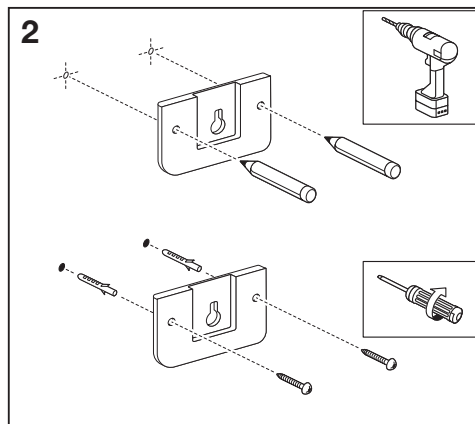

# BATTERY LED SPOTLIGHT

	EAN	W	lm	K	IP	⊖ (°C)	V <sub>DC</sub>	mA	Hz	▽ (°)
<b>BATTERY LED SPOTLIGHT SINGLE BK</b>	4099854497490	4	260	4000	54	-20...+30	6	750	0	95
<b>BATTERY LED SPOTLIGHT DOUBLE BK</b>	4099854497551	10	480	4000	54	-20...+30	6	2000	0	95
<b>BATTERY LED SPOTLIGHT SINGLE WT</b>	4099854497537	4	260	4000	54	-20...+30	6	750	0	95
<b>BATTERY LED SPOTLIGHT DOUBLE WT</b>	4099854497513	10	480	4000	54	-20...+30	6	2000	0	95