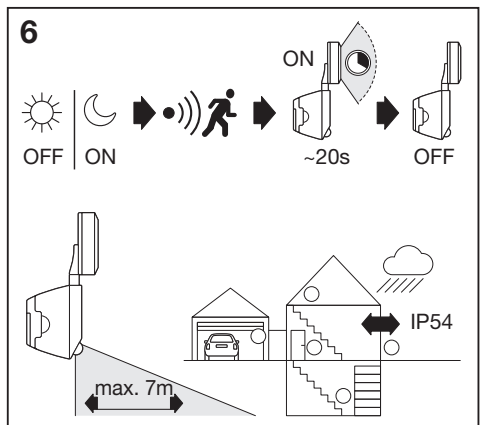

# BATTERY LED SPOTLIGHT

	EAN	W	lm	K	IP	⊖ (°C)	V <sub>DC</sub>	mA	Hz	▽ (°)
<b>BATTERY LED SPOTLIGHT SINGLE BK</b>	4099854497490	4	260	4000	54	-20...+30	6	750	0	95
<b>BATTERY LED SPOTLIGHT DOUBLE BK</b>	4099854497551	10	480	4000	54	-20...+30	6	2000	0	95
<b>BATTERY LED SPOTLIGHT SINGLE WT</b>	4099854497537	4	260	4000	54	-20...+30	6	750	0	95
<b>BATTERY LED SPOTLIGHT DOUBLE WT</b>	4099854497513	10	480	4000	54	-20...+30	6	2000	0	95