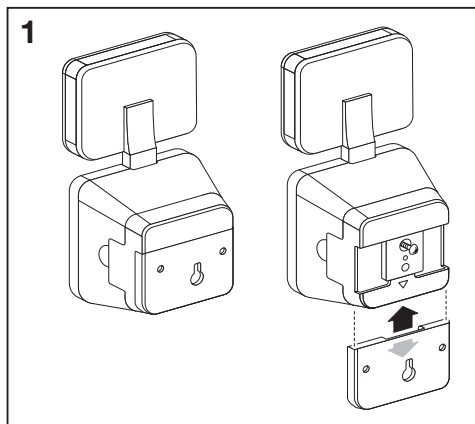

# BATTERY LED SPOTLIGHT

	EAN	W	lm	K	IP	⊖ (°C)	V <sub>DC</sub>	mA	Hz	▽ (°)
<b>BATTERY LED SPOTLIGHT SINGLE BK</b>	4099854497490	4	260	4000	54	-20...+30	6	750	0	95
<b>BATTERY LED SPOTLIGHT DOUBLE BK</b>	4099854497551	10	480	4000	54	-20...+30	6	2000	0	95
<b>BATTERY LED SPOTLIGHT SINGLE WT</b>	4099854497537	4	260	4000	54	-20...+30	6	750	0	95
<b>BATTERY LED SPOTLIGHT DOUBLE WT</b>	4099854497513	10	480	4000	54	-20...+30	6	2000	0	95