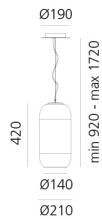

Gople - Copper

BIG - Bjarke Ingels Group

IP20    Dimmerable: 

LUMINAIRE

- Watt: **20W**
- Delivered lumens output: **1118lm**
- CCT: **3000K**
- Efficiency: **46%**
- Efficacy: **55.91lm/W**
- CRI: **80**

DIMENSIONS

- Height: **cm 42**
- Diameter: **cm 21**
- Base Diameter: **cm 19**
- Max Height from ceiling: **cm 172**

SOURCES NOT INCLUDED

- Category: **LED RETROFIT**
- Number: **1**
- Watt: **20W**
- Socket: **E27**