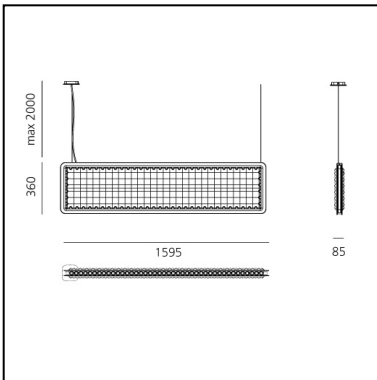

Eggboard Baffle - 1600x400 - Suspension - Direct Sharp + Indirect Diffused - 3000K - Dimmable DALI - Grey

Progetto CMR - Giacobone &
Roj

IP20  Dimmerable: 

LUMINAIRE

- Watt: **53W**
- Delivered lumens output: **4787lm**
- CCT: **3000K**
- Efficiency: **71%**
- Efficacy: **90.32lm/W**
- CRI: **80**
- Dimmable Typology: **Dali**

DIMENSIONS

- Length: **cm 160**
- Width: **cm 8**
- Height: **cm 40**

SOURCES INCLUDED

- Category: **Led**
- Number: **1**
- Watt: **20W**
- CRI: **90**
- Color Tolerance: **MacAdam 3SDCM**
- Service Life: **L90 (10K) > 60000h**