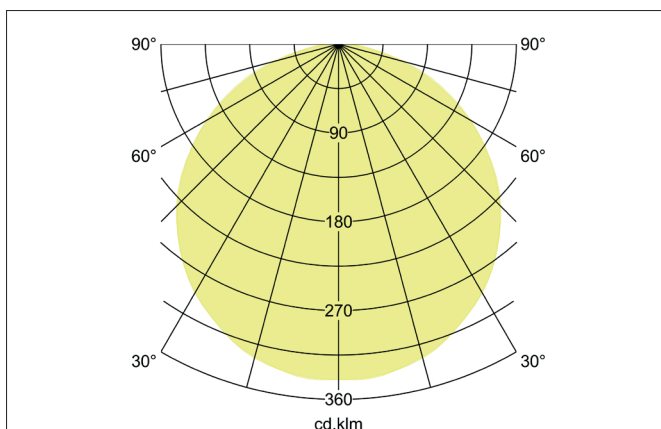

**BIRO SQUARE LED surface luminaire, on/off switchable**

Article no. 13700183

Light.  
For Generations.**Tender**

LED surface luminaire, on/off switchable, Square. Luminaire length 600.0 mm, Luminaire width 600.0 mm, Hight 100.0 mm Weight 4.5 kg, with rotationssymmetrical, deep, wide distributed light intensity. optimal light distribution due to a plastic, opal cover. Luminous flux 5.284 lm, Power 1 x 44 W, Light colour warm white, Correlated color temprature (CCT) 3.000 K, Colour rendering index CRI > 80, Housing material: Aluminium / Steel / Plastic, Colour: Black structure, Permissible ambient temperature (ta): -20 °C - +25 °C, Protection class (EN 61140): I, Degree of protection (DIN EN 60529): IP40, .With electronic driver, on/off switchable.

Article data	
Article no.	13700183
GTIN	4251433943617
Series name	BIRO SQUARE
Short description	LED surface luminaire, on/off switchable
Material	Aluminium / Steel / Plastic
Colour	Black
Type of surface	Structure
Shape	Square
Length	600 mm
Width	600 mm
Hight	100 mm
Scope of delivery	Incl. converter for connection to the 230-V mains voltage
Weight	4.500 kg

**BIRO SQUARE LED surface luminaire, on/off switchable**

Article no. 13700183

Light.  
For Generations.

Lighting technology	
Colour temperature	3.000 K
Light colour	White
Light output	Direct
Luminous flux	5,284 lm
System efficiency	120 lm/W
Colour rendering	CRI > 80
Reflector	Without
Beam angle	114°
Light sharing	Symmetric
Adjustable color temperature	No