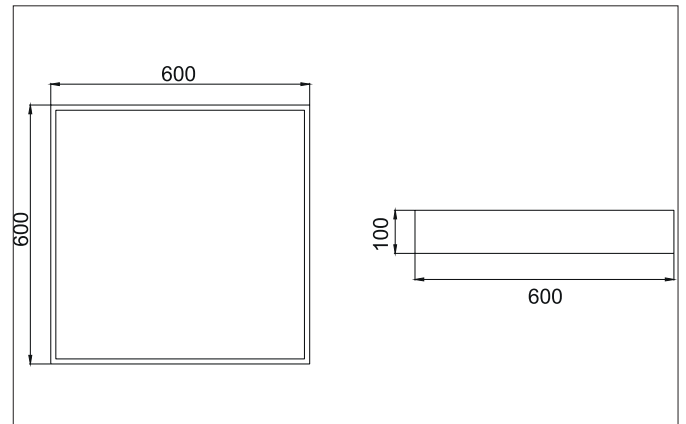

**BIRO SQUARE LED surface luminaire, on/off switchable**

Article no. 13700183

Light.  
For Generations.**Tender**

LED surface luminaire, on/off switchable, Square. Luminaire length 600.0 mm, Luminaire width 600.0 mm, Hight 100.0 mm Weight 4.5 kg, with rotationssymmetrical, deep, wide distributed light intensity. optimal light distribution due to a plastic, opal cover. Luminous flux 5.284 lm, Power 1 x 44 W, Light colour warm white, Correlated color temprature (CCT) 3.000 K, Colour rendering index CRI > 80, Housing material: Aluminium / Steel / Plastic, Colour: Black structure, Permissible ambient temperature (ta): -20 °C - +25 °C, Protection class (EN 61140): I, Degree of protection (DIN EN 60529): IP40, .With electronic driver, on/off switchable.

Article data	
Article no.	13700183
GTIN	4251433943617
Series name	BIRO SQUARE
Short description	LED surface luminaire, on/off switchable
Material	Aluminium / Steel / Plastic
Colour	Black
Type of surface	Structure
Shape	Square
Length	600 mm
Width	600 mm
Hight	100 mm
Scope of delivery	Incl. converter for connection to the 230-V mains voltage
Weight	4.500 kg

**BIRO SQUARE LED surface luminaire, on/off switchable**

Article no. 13700183

Light.  
For Generations.

Lighting technology	
Colour temperature	3.000 K
Light colour	White
Light output	Direct
Luminous flux	5,284 lm
System efficiency	120 lm/W
Colour rendering	CRI > 80
Reflector	Without
Beam angle	114°
Light sharing	Symmetric
Adjustable color temperature	No