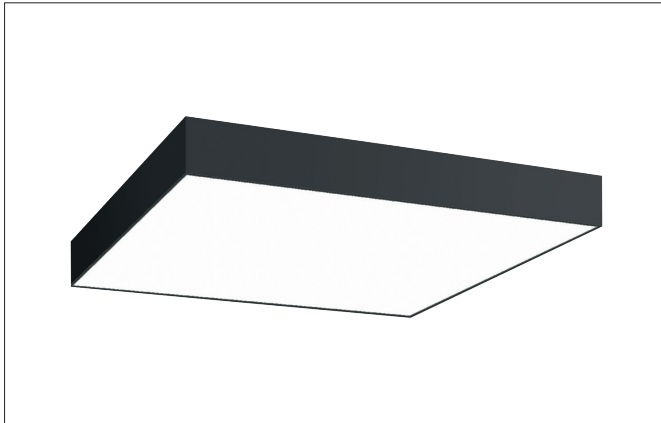

**BIRO SQUARE LED surface luminaire, on/off switchable**

Article no. 13700183

Light.  
For Generations.**Tender**

LED surface luminaire, on/off switchable, Square. Luminaire length 600.0 mm, Luminaire width 600.0 mm, Hight 100.0 mm Weight 4.5 kg, with rotationssymmetrical, deep, wide distributed light intensity. optimal light distribution due to a plastic, opal cover. Luminous flux 5.284 lm, Power 1 x 44 W, Light colour warm white, Correlated color temprature (CCT) 3.000 K, Colour rendering index CRI > 80, Housing material: Aluminium / Steel / Plastic, Colour: Black structure, Permissible ambient temperature (ta): -20 °C - +25 °C, Protection class (EN 61140): I, Degree of protection (DIN EN 60529): IP40, .With electronic driver, on/off switchable.

Article data	
Article no.	13700183
GTIN	4251433943617
Series name	BIRO SQUARE
Short description	LED surface luminaire, on/off switchable
Material	Aluminium / Steel / Plastic
Colour	Black
Type of surface	Structure
Shape	Square
Length	600 mm
Width	600 mm
Hight	100 mm
Scope of delivery	Incl. converter for connection to the 230-V mains voltage
Weight	4.500 kg

**BIRO SQUARE LED surface luminaire, on/off switchable**

Article no. 13700183

Light.  
For Generations.

Lighting technology	
Colour temperature	3.000 K
Light colour	White
Light output	Direct
Luminous flux	5,284 lm
System efficiency	120 lm/W
Colour rendering	CRI > 80
Reflector	Without
Beam angle	114°
Light sharing	Symmetric
Adjustable color temperature	No