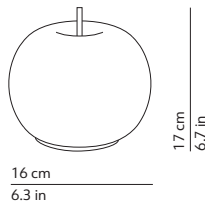

### CODES AND DIMENSIONS / CODICI E DIMENSIONI

K2291059N  
K2291059O  
K2291059R  
K2291059WO

### PACKAGING / IMBALLO

Diffuser  
Volume: 0.011 m<sup>3</sup> / 0.380 ft<sup>3</sup>  
Gross weight: 0.86 kg / 1.89 lbs

Structure  
Volume: 0.005 m<sup>3</sup> / 0.174 ft<sup>3</sup>  
Gross weight: 0.42 kg / 0.92 lbs