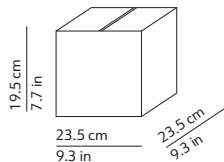

### PACKAGING / IMBALLO

Diffuser  
Volume: 0.011 m<sup>3</sup> / 0.380 ft<sup>3</sup>  
Gross weight: 0.86 kg / 1.89 lbs

Structure  
Volume: 0.005 m<sup>3</sup> / 0.174 ft<sup>3</sup>  
Gross weight: 0.42 kg / 0.92 lbs