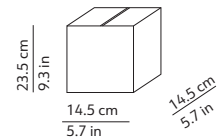

### CODES AND DIMENSIONS / CODICI E DIMENSIONI

K2291059N  
K2291059O  
K2291059R  
K2291059WO

### PACKAGING / IMBALLO

Diffuser  
Volume: 0.011 m<sup>3</sup> / 0.380 ft<sup>3</sup>  
Gross weight: 0.86 kg / 1.89 lbs

Structure  
Volume: 0.005 m<sup>3</sup> / 0.174 ft<sup>3</sup>  
Gross weight: 0.42 kg / 0.92 lbs