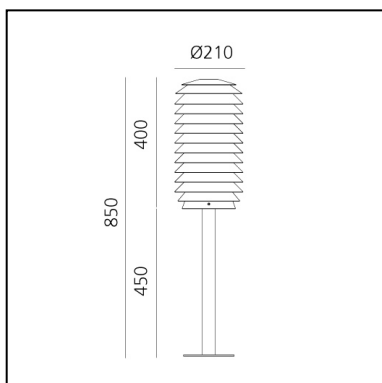

Slicing - Stem

BIG - Bjarke Ingels Group

IP65

LUMINAIRE

- Watt: **17W**
- Lichtstrom (lm): **2500lm**
- CRI: **90**

BESCHREIBUNG

Slicing breaks down the iconic Gople silhouette and scale into different dimensions and proportions to bring light indoor and outdoor, by interpreting the relationship between spaces and nature.

Starting from the principles of production, energy sustainability and respect for the natural environment in which they are inserted, a series of overlapping slats interact with the light and define the body of three suspension lights two floor and one wall/ceiling elements.

ARTIKELNUMMER: T250210

FUNKTIONEN

- Artikelnummer: **T250210**
- Farbe: **Aluminium**
- Installation: **StehleuchteKlemmleuchte**
- Material: **Aluminum**
- Serie: **2021 Artemide Collection, Architectural Outdoor**
- design: **BIG - Bjarke Ingels Group**

DIMENSION

- Höhe: **cm 85**
- Breite: **cm 21**