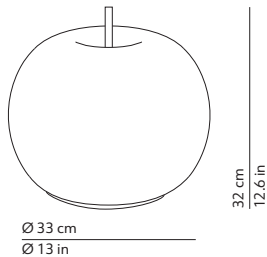

Product in conformity with the Eurasian Custom Unions technical regulations
Apparecchio conforme ai regolamenti tecnici dell'Unione doganale Eurasiatica

USA and Canada conformity seal (Kushi 33 Table)
Marchio di conformità USA e Canada (Kushi 33 Table)

This lamp must be disposed in conformity with the EU directive 2002/96/EC
Apparecchio di illuminazione da smaltire secondo la direttiva EU 2002/96/EC

CODES AND DIMENSIONS / CODICI E DIMENSIONI

KUSHI 33 TABLE

K222105N
K222105O
K222105R

PACKAGING / IMBALLO

Diffuser
Volume: 0.055 m³ / 1.949 ft³
Gross weight: 3.34 kg / 7.35 lbs

Structure
Volume: 0.012 m³ / 0.411 ft³
Gross weight: 0.92 kg / 2.02 lbs

KUSHI 16 TABLE

K227105N
K227105O
K227105R

Diffuser
Volume: 0.011 m³ / 0.380 ft³
Gross weight: 0.86 kg / 1.89 lbs

Structure
Volume: 0.005 m³ / 0.174 ft³
Gross weight: 0.42 kg / 0.92 lbs

MATERIALS AND FINISHINGS / MATERIALI E FINITURE