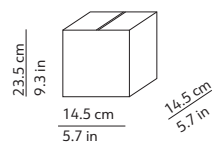

K222105N
K222105O
K222105R

PACKAGING / IMBALLO

Diffuser
Volume: 0.055 m³ / 1.949 ft³
Gross weight: 3.34 kg / 7.35 lbs

Structure
Volume: 0.012 m³ / 0.411 ft³
Gross weight: 0.92 kg / 2.02 lbs

KUSHI 16 TABLE

K227105N
K227105O
K227105R

Diffuser
Volume: 0.011 m³ / 0.380 ft³
Gross weight: 0.86 kg / 1.89 lbs

Structure
Volume: 0.005 m³ / 0.174 ft³
Gross weight: 0.42 kg / 0.92 lbs

MATERIALS AND FINISHINGS / MATERIALI E FINITURE