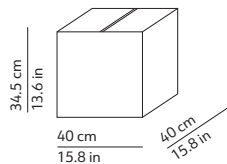

K222105N
K222105O
K222105R

PACKAGING / IMBALLO

Diffuser
Volume: 0.055 m³ / 1.949 ft³
Gross weight: 3.34 kg / 7.35 lbs

Structure
Volume: 0.012 m³ / 0.411 ft³
Gross weight: 0.92 kg / 2.02 lbs

KUSHI 16 TABLE

K227105N
K227105O
K227105R

Diffuser
Volume: 0.011 m³ / 0.380 ft³
Gross weight: 0.86 kg / 1.89 lbs

Structure
Volume: 0.005 m³ / 0.174 ft³
Gross weight: 0.42 kg / 0.92 lbs

MATERIALS AND FINISHINGS / MATERIALI E FINITURE