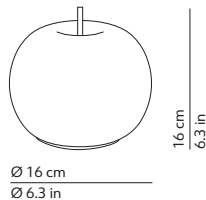

This lamp must be disposed in conformity with the EU directive 2002/96/EC
Apparecchio di illuminazione da smaltire secondo la direttiva EU 2002/96/EC

CODES AND DIMENSIONS / CODICI E DIMENSIONI

KUSHI 33 TABLE

K222105N
K222105O
K222105R

PACKAGING / IMBALLO

Diffuser
Volume: 0.055 m³ / 1.949 ft³
Gross weight: 3.34 kg / 7.35 lbs

Structure
Volume: 0.012 m³ / 0.411 ft³
Gross weight: 0.92 kg / 2.02 lbs

KUSHI 16 TABLE

K227105N
K227105O
K227105R

Diffuser
Volume: 0.011 m³ / 0.380 ft³
Gross weight: 0.86 kg / 1.89 lbs

Structure
Volume: 0.005 m³ / 0.174 ft³
Gross weight: 0.42 kg / 0.92 lbs

MATERIALS AND FINISHINGS / MATERIALI E FINITURE