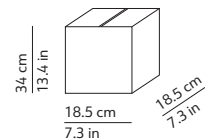

This lamp must be disposed in conformity with the EU directive 2002/96/EC
Apparecchio di illuminazione da smaltire secondo la direttiva EU 2002/96/EC

CODES AND DIMENSIONS / CODICI E DIMENSIONI

KUSHI 33 TABLE

K222105N
K222105O
K222105R

PACKAGING / IMBALLO

Diffuser
Volume: 0.055 m³ / 1.949 ft³
Gross weight: 3.34 kg / 7.35 lbs

Structure
Volume: 0.012 m³ / 0.411 ft³
Gross weight: 0.92 kg / 2.02 lbs

KUSHI 16 TABLE

K227105N
K227105O
K227105R

Diffuser
Volume: 0.011 m³ / 0.380 ft³
Gross weight: 0.86 kg / 1.89 lbs

Structure
Volume: 0.005 m³ / 0.174 ft³
Gross weight: 0.42 kg / 0.92 lbs

MATERIALS AND FINISHINGS / MATERIALI E FINITURE