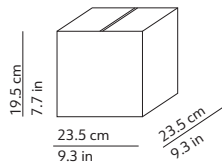

K222105N
K222105O
K222105R

PACKAGING / IMBALLO

Diffuser
Volume: 0.055 m³ / 1.949 ft³
Gross weight: 3.34 kg / 7.35 lbs

Structure
Volume: 0.012 m³ / 0.411 ft³
Gross weight: 0.92 kg / 2.02 lbs

KUSHI 16 TABLE

K227105N
K227105O
K227105R

Diffuser
Volume: 0.011 m³ / 0.380 ft³
Gross weight: 0.86 kg / 1.89 lbs

Structure
Volume: 0.005 m³ / 0.174 ft³
Gross weight: 0.42 kg / 0.92 lbs

MATERIALS AND FINISHINGS / MATERIALI E FINITURE