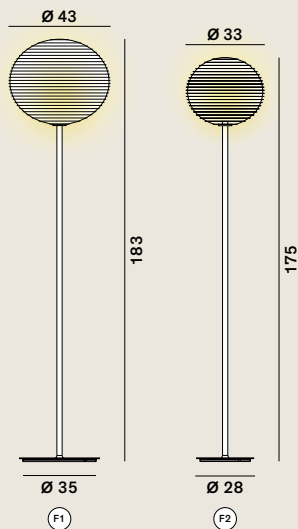

Flow Glass: Suspension / Ceiling

cod: H1, H2, H3, H4

Light Source E27 LED

Class A / A+ / A++

pag 286-287

Flow Glass: Floor / Table

cod: F1, F2, T2, T3, T4

Light Source E27 LED dimm.

Dimmer F1 F2 foot

Dimmer T2 T3 T4 cord

Class A / A+ / A++

Catalogue

White
(matt)