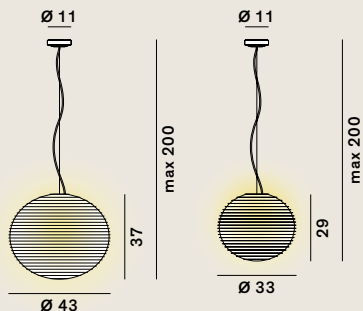

Flow Glass: Suspension / Ceiling

cod: H1, H2, H3, H4

Light Source E27 LED

Class A / A+ / A++

pag 286-287

Flow Glass: Floor / Table

cod: F1, F2, T2, T3, T4

Light Source E27 LED dimm.

Dimmer F1 F2 foot

Dimmer T2 T3 T4 cord

Class A / A+ / A++

Catalogue

White
(matt)