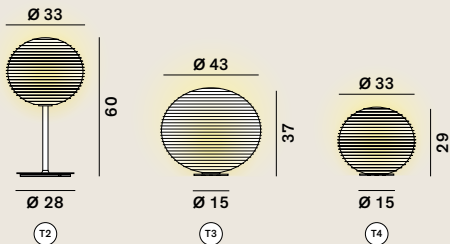

Flow Glass: Suspension / Ceiling

cod: H1, H2, H3, H4

Light Source E27 LED

Class A / A+ / A++

pag 286-287

Flow Glass: Floor / Table

cod: F1, F2, T2, T3, T4

Light Source E27 LED dimm.

Dimmer F1 F2 foot

Dimmer T2 T3 T4 cord

Class A / A+ / A++

Catalogue

White
(matt)