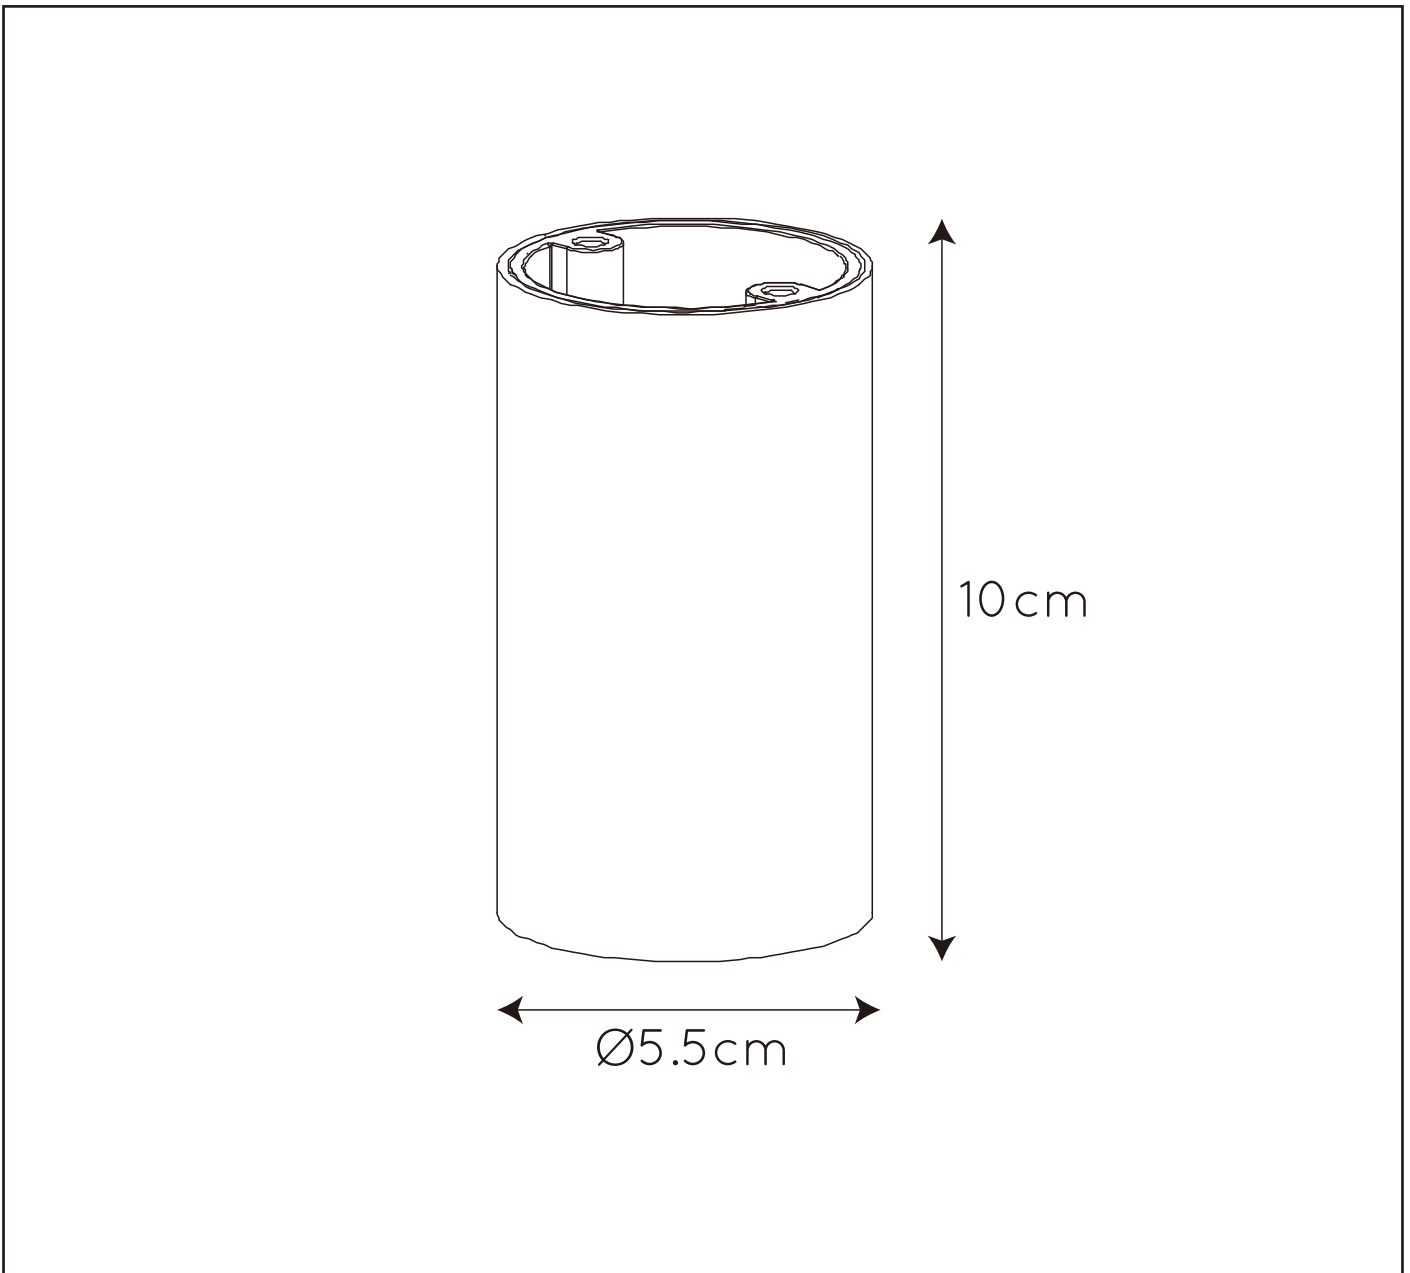

DELTO

Item number : 09915/06/31

EAN code : 5411212092366

Item number : 09915/06/36

EAN code : 5411212092373