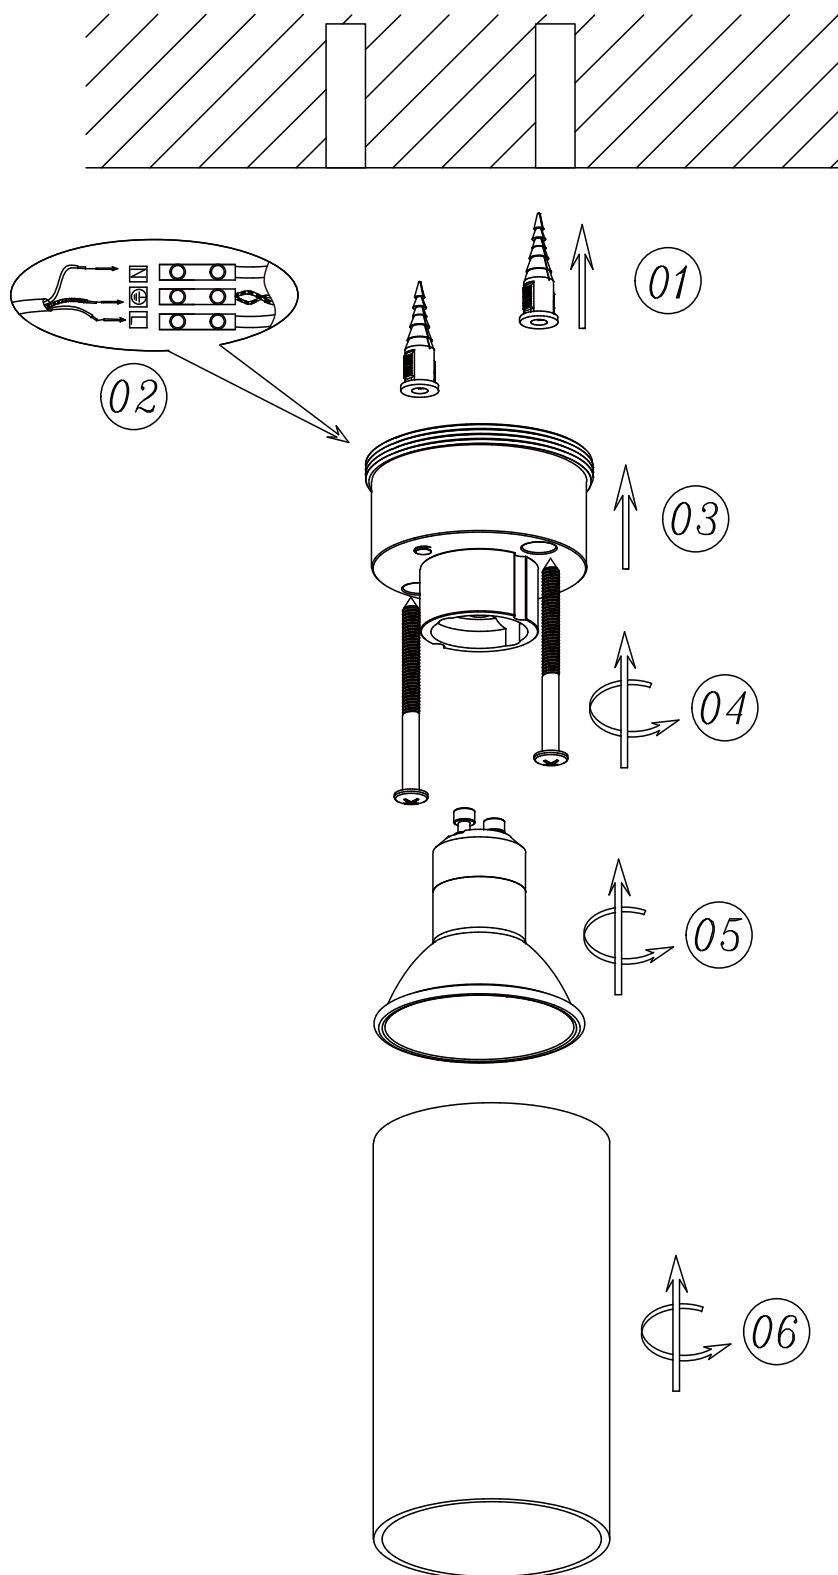

Dit product bevat een lichtbron van energie-efficiëntieklasse A+
Ce produit contient une source lumineuse de classe énergétique A+
This product contains a light source of energy efficiency class A+
Dieses Produkt enthält eine Lichtquelle der Energieeffizienzklasse A+
Ten produkt zawiera ród o wiat a o klasie efektywno ci energetycznej A+