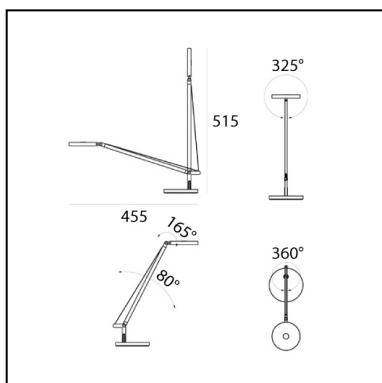

LUMINAIRE

- Watt: **6W**
- Spannung (V): **100-240V**
- Lichtstrom (lm): **241lm**
- CCT: **2700K**
- Efficiency: **49%**
- Efficacy: **40.17lm/W**
- CRI: **90**
- Dimmer Typology: **Microswitch Dimmer**

BESCHREIBUNG

Demetra micro, in the table and wall version with arm, offers the same freedom of the traditional version, i.e. utmost flexibility in directing light across space. While its power and flow are just slightly reduced compared to the classical version, it has all the same pluses in terms of operation and lighting performance: warm light tone very high Cri 90 light quality maximum performance Dimmable with microswitch located on the appliance's head, it emits warm light with a very high colour yield (Cri 90) Its dimension is therefore minimized to fit into the smallest spaces and to expand the range of potential applications of the entire Demetra family, ideal for work and hospitality locations, as well as for home use.

ARTIKELNUMMER: 1747W20A

FUNKTIONEN

- Artikelnummer: **1747W20A**
- Farbe: **Weiß**
- Installation: **Tischleuchte**
- Material: **aluminium, technopolymer, zamak**
- Serie: **Design Collection**
- Anwendungsbereich: **Innenbeleuchtung**
- Lichtverteilung: **Direct**
- design: **Naoto Fukasawa**

DIMENSION

- Länge: **cm 13**
- Breite: **cm 12**
- Höhe: **cm 14**
- Breite: **cm 10**
- Durchmesser Fuß: **cm 12**
- Max Erweiterungslänge: **cm 51**
- Max Erweiterungsbreite: **cm 48**
- Glühdrahttest: **750°**

INKLUSIVE LICHTQUELLEN

- Kategorie: **Led**
- Anzahl: **1**
- Watt: **6W**
- Lichtstrom (lm): **730lm**
- Farbtemperatur(K): **2700K**
- CRI: **90**
- Color Tolerance: **MacAdam 2SDCM**