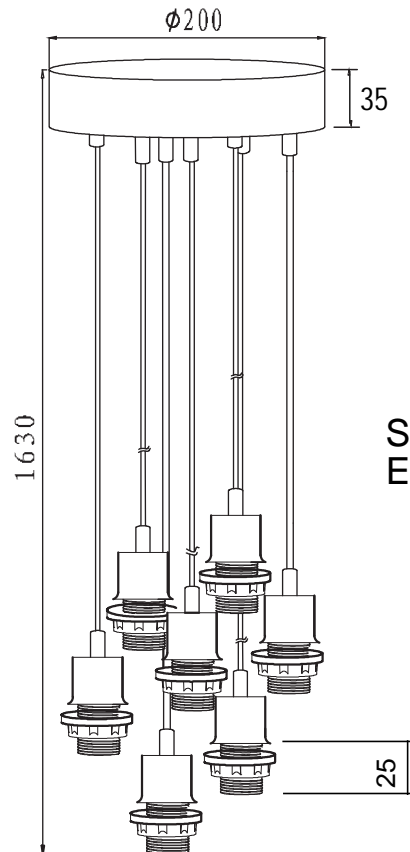

HANGING SYSTEM FOR 7 LAMP
(GM0020-H7-WB)

SIZE: Max.163cm H
E27, Max.7x40W or 7x8W CFL

PACKING DETAILS

Box size: 23 x 23 x 16 CM
Total cbm: 0.0084
G.W.: 1.87 KGS
N.W.: 1.68 KGS
Number of boxes: 1 PC