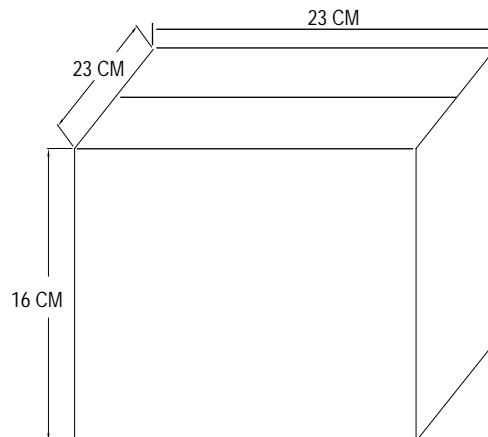

HANGING SYSTEM FOR 7 LAMP
(GM0020-H7-WB)

SIZE: Max.163cm H
E27, Max.7x40W or 7x8W CFL

PACKING DETAILS

Box size: 23 x 23 x 16 CM
Total cbm: 0.0084
G.W.: 1.87 KGS
N.W.: 1.68 KGS
Number of boxes: 1 PC