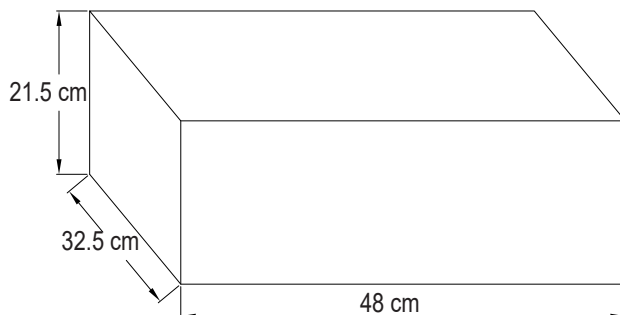

IT'S ABOUT RoMi[®]

A M S T E R D A M

↳ Technical drawing & packing details

PORTO TABLE LAMP

(PORTO/T45/LG)
(PORTO/T45/M)
(PORTO/T45/W)

PACKING DETAILS

Box Size: 32.5x 21.5 x 48 cm
Total cbm: 0.0335
G.W: 3.05 kgs
N.W: 2.0 kgs
Number of boxes: 1 PC