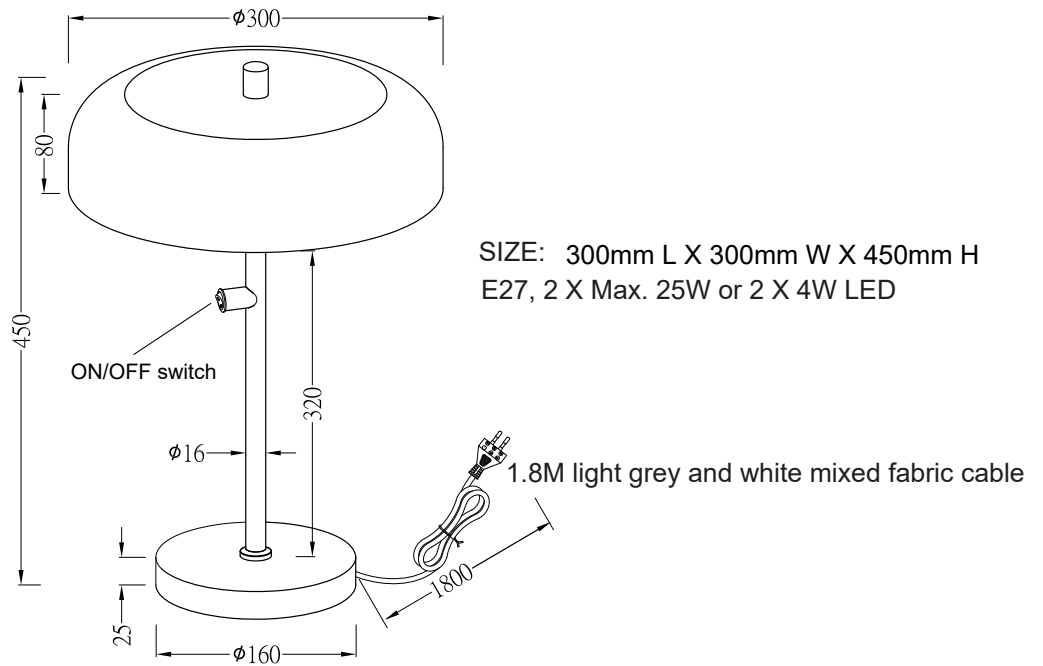

IT'S ABOUT RoMi[®]

A M S T E R D A M

↳ Technical drawing & packing details

PORTO TABLE LAMP

(PORTO/T45/LG)
(PORTO/T45/M)
(PORTO/T45/W)

PACKING DETAILS

Box Size: 32.5x 21.5 x 48 cm
Total cbm: 0.0335
G.W: 3.05 kgs
N.W: 2.0 kgs
Number of boxes: 1 PC