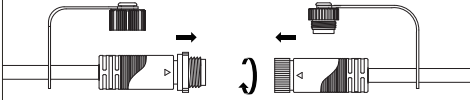

1x

A

B

C

max. 50m  
max. 150W

Control Box

Remote Control

not incl.