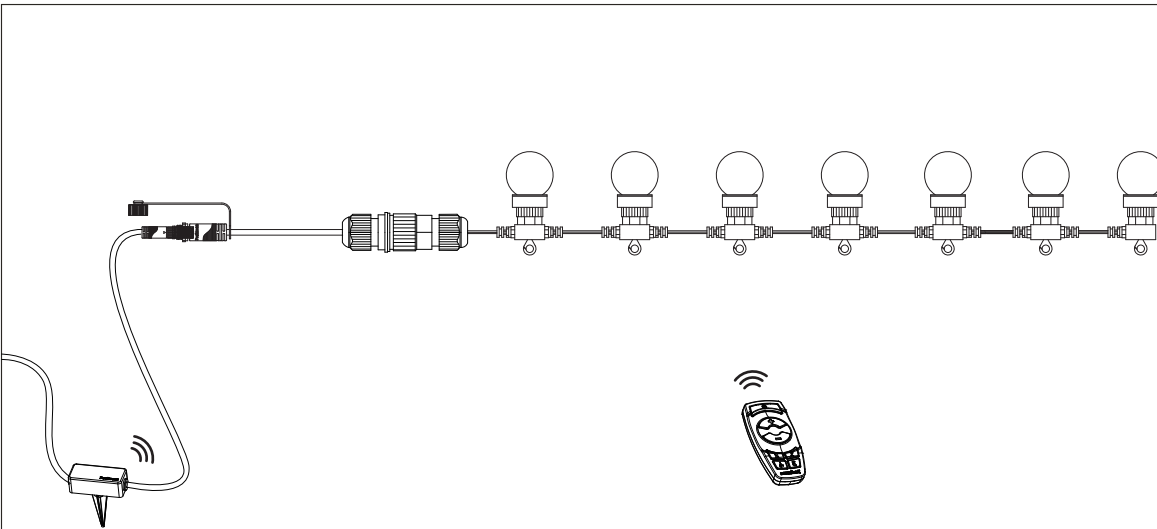

1x

A

B

C

max. 50m  
max. 150W

Control Box

Remote Control

not incl.