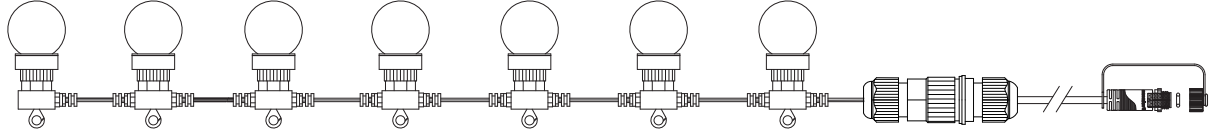

1x

A

B

C

max. 50m  
max. 150W

Control Box

Remote Control

not incl.