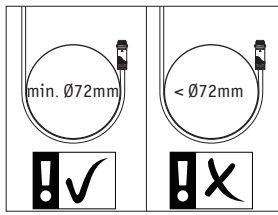

1x

A

B

C

max. 50m  
max. 150W

Control Box

Remote Control

not incl.