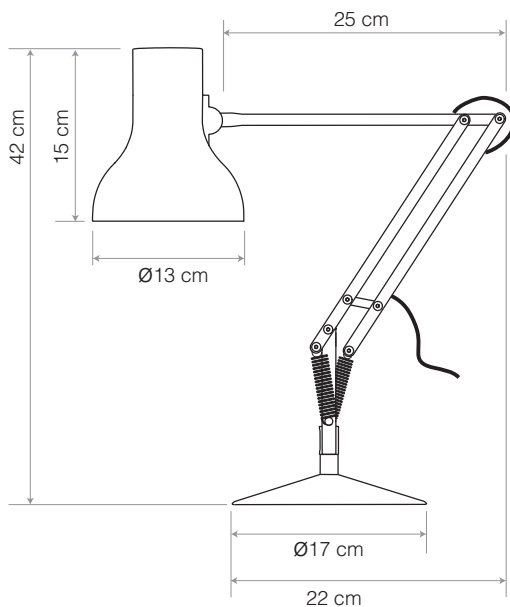

Type 75™ Mini Desk Lamp

ANGLEPOISE®

Type 75™ Mini Collection | Technical Sheet

Launched In 2011 | Designed by Sir Kenneth Grange

Max Horizontal Reach 55 cm
Max Vertical Reach 72 cm

Product

Lamp - Slate Grey
Lamp - Alpine White
Lamp - Jet Black

Description

Our compact Type Range Desk Insert allows you to hard mount our Type 75™ Mini to your desk, making it ideal for any office, commercial or domestic, where space is at a premium.

Materials

- Matt paint finish
- Aluminium shade, arms and base cover
- Chrome plated fittings
- Cast iron base
- IP20 rating

Dimensions

- Shade diameter: \varnothing 13cm
- Shade height: 15cm
- Max reach: 55cm (from base to shade)
- Insert (h x \varnothing): 3cm x \varnothing 6cm
- Cable length: 180cm
- Lamp Packaging (L x W x H): 23cm x 16.5cm x 46.5cm
- Lamp Packaged Weight: 2.79kg
- Insert Packaging (L x W x H): 7cm x 6.5cm x 3.5cm
- Insert Packaged Weight: 0.12 kg

Electrical

- Voltage 220/240V, 50/60Hz
- Class II - Double insulated
- Note: Bulb weight critical for balance. Approximate bulb weight 25-45g
- Integrated shade switch
- Plug: 2-pin Europlug to CEE 7/16
- E27 lamp holder
- Maximum permitted bulb: 20W CFL / 10W LED E27
- Supplied with compatible 6W LED E27 bulb
 - Luminous Intensity: 470lm
 - Life: 15,000 Hours
 - Non-dimmable
 - Colour Temperature: 2700K
 - CRI (Ra): 80