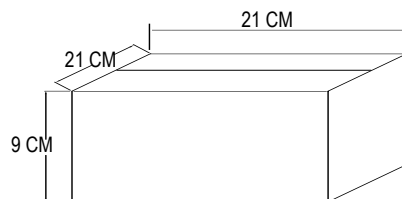

IT'S ABOUT RoMi[®]

A M S T E R D A M

↳ Technical drawing & packing details

MONTREUX WALL LAMP

(MONTREUX/W/B)

(MONTREUX/W/S)

SIZE: W105 x E216 x H180 (mm)
GU10, LED Max.5W

Black fabric cable for
MONTREUX/W/B

Light grey and white mixed fabric cable for
MONTREUX/W/S

PACKING DETAILS

Box size: 21x21x9 cm

Total cbm: 0.0039

G.W.: 0.8 KGS

N.W.: 0.59 KGS

Number of boxes: 1 pc