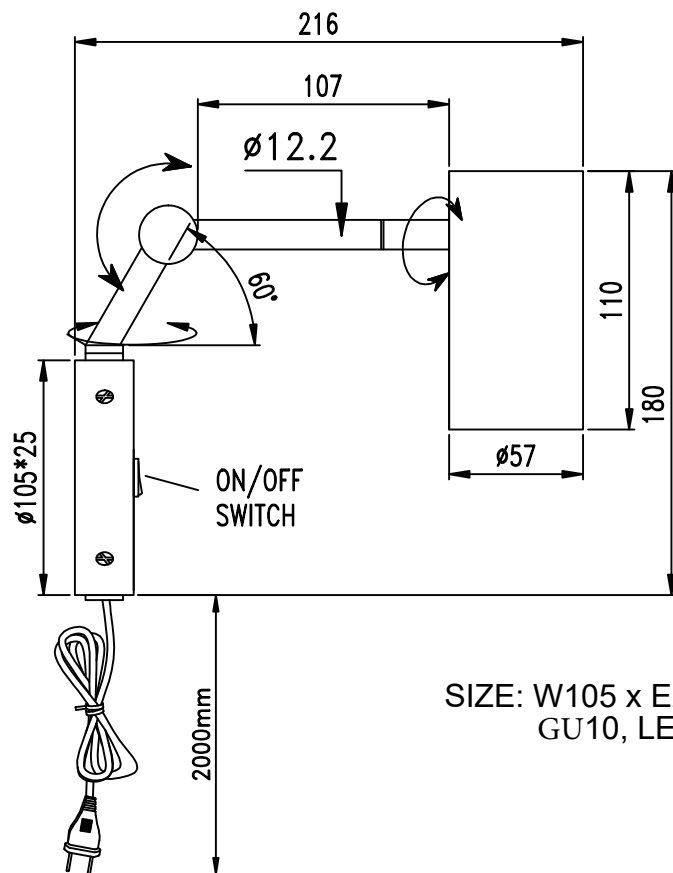

IT'S ABOUT RoMi[®]

A M S T E R D A M

↳ Technical drawing & packing details

MONTREUX WALL LAMP

(MONTREUX/W/B)

(MONTREUX/W/S)

SIZE: W105 x E216 x H180 (mm)
GU10, LED Max.5W

Black fabric cable for
MONTREUX/W/B

Light grey and white mixed fabric cable for
MONTREUX/W/S

PACKING DETAILS

Box size: 21x21x9 cm

Total cbm: 0.0039

G.W.: 0.8 KGS

N.W.: 0.59 KGS

Number of boxes: 1 pc