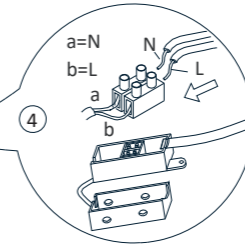

NL

900068

230V / 50Hz~

2x E27 max. 60W

2x

2x

⑤

JUST LIGHT.