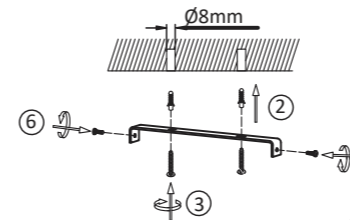

NL

900068

230V / 50Hz~

2x E27 max. 60W

2x

2x

⑤

JUST LIGHT.