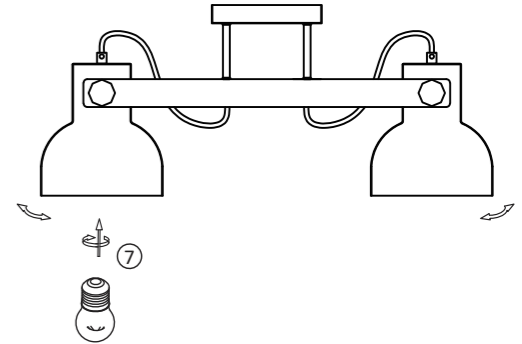

NL

900068

230V / 50Hz~

2x E27 max. 60W

2x

2x

⑤

JUST LIGHT.