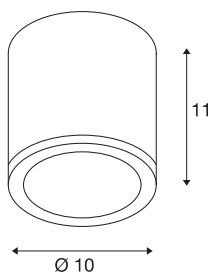

## SITRA

outdoor ceiling light, TCR-TSE, IP44, round, anthracite, max. 9W

The SITRA ceiling light is made from aluminium and glass, which covers the lamp. It is suitable for use outdoors thanks to its IP44 protection class. With its built-in GX53 socket, the luminaire is suitable for both LED and energy-saving lamps. The electrical connection of the luminaire, which comes in three colours, is directly to the 230V mains supply.

## TECHNICAL DATA

Item no.	231545
Socket	GX53
Lamp	TCR-TSE
Number of sockets	1
Lamps included	No
IP Code	IP 44
Assembly	Surface
Assembly details	Ceiling
Primary nominal voltage	220-240V ~50/60Hz
Safety class	I
Wattage	9 W
Color	anthracite
Light outlet	direct
Height	11 cm
Diameter	10 cm
Net weight	0.703 kg
Gross weight	0.76 kg
BIG WHITE Page	801