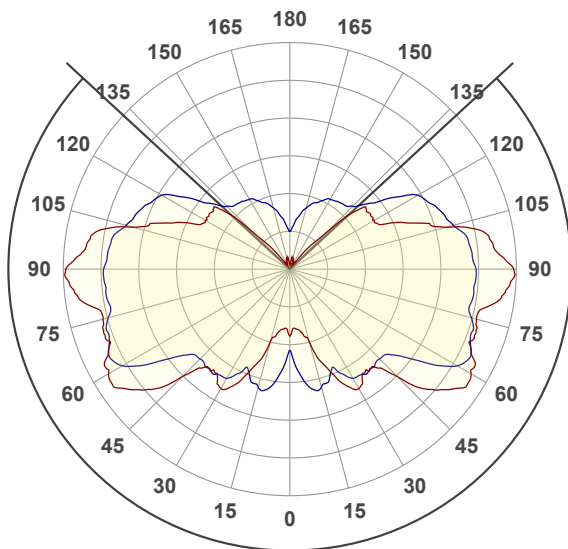

### LIGHT CALCULATIONS

Light efficiency:

**55 Lumen/Watt**

Light quality:

**CRI: 90,1**

Color temperature:

**2188 K**