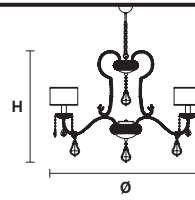

Standard chain for all chandeliers

GALÁ 16+4+3

Chandelier

TECHNICAL INFORMATIONS

Ø 160 cm / 62.99"
 H 115 cm / 45.28"
 16×E14×40 W max
 7×G9×40 W max
USA 16×E12×40 W max
 (not included)

SHADE

SAT/17/ECRU
 SAT/17/WH

GALÁ 12+3+2

Chandelier

TECHNICAL INFORMATIONS

Ø 116 cm / 45.67"
 H 76 cm / 29.92"
 12×E14×40 W max
 5×G9×40 W max
USA 12×E12×40 W max
 (not included)

SHADE

SAT/17/ECRU
 SAT/17/WH

GALÁ 8+2

Chandelier

TECHNICAL INFORMATIONS

Ø 97 cm / 38.19"
 H 67 cm / 26.38"
 8×E14×40 W max
 2×G9×40 W max
USA 8×E12×40 W max
 (not included)

SHADE

SAT/17/ECRU
 SAT/17/WH

GALÁ 6+2

Chandelier

TECHNICAL INFORMATIONS

Ø 77 cm / 30.31"
 H 55 cm / 21.65"
 6×E14×40 W max
 2×G9×40 W max
USA 6×E12×40 W max
 (not included)

SHADE

SAT/17/ECRU
 SAT/17/WH

GALÁ PL3

Ceiling

CE

TECHNICAL INFORMATION

Ø 36 cm / 14.17"

H 12 cm / 4.72"