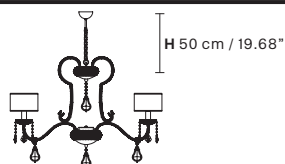

Standard chain for all chandeliers

GALÁ 16+4+3

Chandelier

TECHNICAL INFORMATIONS

Ø 160 cm / 62.99"
 H 115 cm / 45.28"
 16×E14×40 W max
 7×G9×40 W max
USA 16×E12×40 W max
 (not included)

SHADE

SAT/17/ECRU
 SAT/17/WH