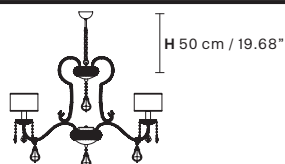

Standard chain for all chandeliers

GALÁ 16+4+3

Chandelier

TECHNICAL INFORMATION

Ø 160 cm / 62.99"
 H 115 cm / 45.28"
 16×E12×40 W max
 (not included)

SHADE
 SAT/17/ECRU
 SAT/17/WH

GALÁ 12+3+2

Chandelier