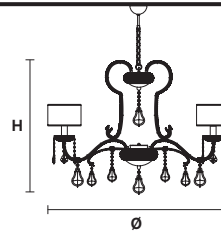

Standard chain for all chandeliers

GALÁ 16+4+3

Chandelier

TECHNICAL INFORMATION

Ø 160 cm / 62.99"
 H 115 cm / 45.28"
 16×E12×40 W max
 (not included)

SHADE
 SAT/17/ECRU
 SAT/17/WH

GALÁ 12+3+2

Chandelier

TECHNICAL INFORMATION

Ø 116 cm / 45.67"
 H 76 cm / 29.92"
 12×E12×40 W max
 (not included)

SHADE
 SAT/17/ECRU
 SAT/17/WH

GALÁ 8+2

Chandelier

TECHNICAL INFORMATION

Ø 97 cm / 38.19"
 H 67 cm / 26.38"
 8×E12×40 W max
 (not included)