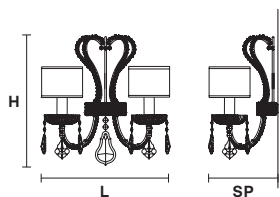

CE

TECHNICAL INFORMATION

Ø 36 cm / 14.17"

H 12 cm / 4.72"

3×E12×40 W max
(not included)

GALÁ A2

Applique

CE 