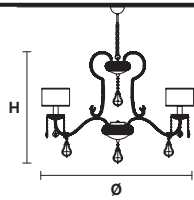

GALÁ 8+2

Chandelier

TECHNICAL INFORMATION

Ø 97 cm / 38.19"
H 67 cm / 26.38"
8×E12×40 W max
(not included)

SHADE
SAT/17/ECRU
SAT/17/WH