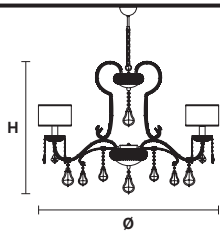

Standard chain for all chandeliers

GALÁ 16+4+3

Chandelier

TECHNICAL INFORMATION

Ø 160 cm / 62.99"
 H 115 cm / 45.28"
 16×E12×40 W max
 (not included)

SHADE
 SAT/17/ECRU
 SAT/17/WH

GALÁ 12+3+2

Chandelier