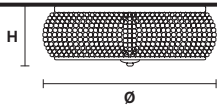

Standard chain for all chandeliers

GALÁ 16+4+3

Chandelier

TECHNICAL INFORMATIONS

Ø 160 cm / 62.99"
 H 115 cm / 45.28"
 16×E14×40 W max
 7×G9×40 W max
USA 16×E12×40 W max
 (not included)

SHADE

SAT/17/ECRU
 SAT/17/WH

TECHNICAL INFORMATIONS

Ø 97 cm / 38.19"
 H 67 cm / 26.38"
 8×E14×40 W max
 2×G9×40 W max
USA 8×E12×40 W max
 (not included)

SHADE

SAT/17/ECRU
 SAT/17/WH

GALÁ 6+2

Chandelier

TECHNICAL INFORMATIONS

Ø 77 cm / 30.31"
 H 55 cm / 21.65"
 6×E14×40 W max
 2×G9×40 W max
USA 6×E12×40 W max
 (not included)

SHADE

SAT/17/ECRU
 SAT/17/WH

GALÁ PL3

Ceiling

CE

TECHNICAL INFORMATION

Ø 36 cm / 14.17"

H 12 cm / 4.72"