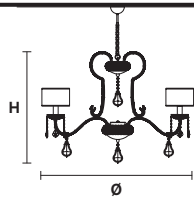

Standard chain for all chandeliers

GALÁ 16+4+3

Chandelier

TECHNICAL INFORMATIONS

Ø 160 cm / 62.99"
 H 115 cm / 45.28"
 16×E14×40 W max
 7×G9×40 W max
USA 16×E12×40 W max
 (not included)

SHADE

SAT/17/ECRU
 SAT/17/WH

GALÁ 12+3+2

Chandelier

TECHNICAL INFORMATIONS

Ø 116 cm / 45.67"
 H 76 cm / 29.92"
 12×E14×40 W max
 5×G9×40 W max
USA 12×E12×40 W max
 (not included)

SHADE

SAT/17/ECRU
 SAT/17/WH

GALÁ 8+2

Chandelier

TECHNICAL INFORMATIONS

Ø 97 cm / 38.19"
 H 67 cm / 26.38"
 8×E14×40 W max
 2×G9×40 W max
USA 8×E12×40 W max
 (not included)

SHADE

SAT/17/ECRU
 SAT/17/WH

GALÁ 6+2

Chandelier

TECHNICAL INFORMATIONS

Ø 77 cm / 30.31"
 H 55 cm / 21.65"
 6×E14×40 W max
 2×G9×40 W max
USA 6×E12×40 W max
 (not included)