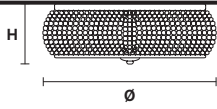

GALÁ PL3

Ceiling

CE

TECHNICAL INFORMATION

Ø 36 cm / 14.17"

H 12 cm / 4.72"

3×E12×40 W max
(not included)