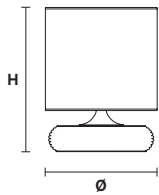

SHADE

SAT/17/ECRU
 SAT/17/WH

GALÁ PL3

Ceiling

CE

TECHNICAL INFORMATION

Ø 36 cm / 14.17"

H 12 cm / 4.72"

3×E14×40 W max

USA 3×E12×40 W max
(not included)

GALÁ A2

Applique

TECHNICAL INFORMATIONS		SHADE
L	35 cm / 13.77"	SAT/12/ECRU
SP	18 cm / 7.08"	SAT/12/WH
H	35 cm / 13.77"	
	2×E14×40 W max	
USA	2×E12×40 W max (not included)	

GALÁ TL1G 45

Table lamp

TECHNICAL INFORMATIONS		SHADE
Ø	38 cm / 14.97"	SAT/38/ECRU
H	45 cm / 17.71"	SAT/38/WH
	1×E27×60 W max	
USA	1×E26×60 W max (not included)	

GALÁ TL1P 22

Table lamp

TECHNICAL INFORMATIONS		SHADE
Ø	17 cm / 6.69"	SAT/17/ECRU
H	22 cm / 8.66"	SAT/17/WH
	1×E14×40 W max	
USA	1×E12×40 W max (not included)	