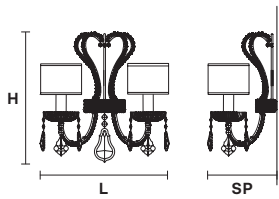

TECHNICAL INFORMATIONS

Ø 97 cm / 38.19"
 H 67 cm / 26.38"
 8×E14×40 W max
 2×G9×40 W max
USA 8×E12×40 W max
 (not included)

SHADE

SAT/17/ECRU
 SAT/17/WH

GALÁ 6+2

Chandelier

TECHNICAL INFORMATIONS

Ø 77 cm / 30.31"
 H 55 cm / 21.65"
 6×E14×40 W max
 2×G9×40 W max
USA 6×E12×40 W max
 (not included)

SHADE

SAT/17/ECRU
 SAT/17/WH

GALÁ PL3

Ceiling

CE

TECHNICAL INFORMATION

Ø 36 cm / 14.17"

H 12 cm / 4.72"

3×E14×40 W max

USA 3×E12×40 W max
(not included)

GALÁ A2

Applique

TECHNICAL INFORMATIONS		SHADE
L	35 cm / 13.77"	SAT/12/ECRU
SP	18 cm / 7.08"	SAT/12/WH
H	35 cm / 13.77"	
	2×E14×40 W max	
USA	2×E12×40 W max (not included)	

GALÁ TL1G 45

Table lamp

TECHNICAL INFORMATIONS		SHADE
Ø	38 cm / 14.97"	SAT/38/ECRU
H	45 cm / 17.71"	SAT/38/WH
	1×E27×60 W max	
USA	1×E26×60 W max (not included)	

GALÁ TL1P 22

Table lamp

TECHNICAL INFORMATIONS		SHADE
Ø	17 cm / 6.69"	SAT/17/ECRU
H	22 cm / 8.66"	SAT/17/WH
	1×E14×40 W max	
USA	1×E12×40 W max (not included)	