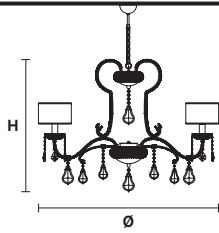

Standard chain for all chandeliers

GALÁ 16+4+3

Chandelier

TECHNICAL INFORMATIONS

Ø 160 cm / 62.99"
 H 115 cm / 45.28"
 16×E14×40 W max
 7×G9×40 W max
USA 16×E12×40 W max
 (not included)

SHADE

SAT/17/ECRU
 SAT/17/WH