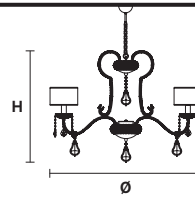

GALÁ 6+2

Chandelier

TECHNICAL INFORMATION

Ø 77 cm / 30.31"
H 55 cm / 21.65"
6×E12×40 W max
(not included)

SHADE
SAT/17/ECRU
SAT/17/WH