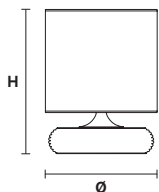

CE

TECHNICAL INFORMATION

Ø 36 cm / 14.17"

H 12 cm / 4.72"

3×E12×40 W max
(not included)

GALÁ A2

Applique

CE 

TECHNICAL INFORMATION

L 35 cm / 13.77"
SP 18 cm / 7.08"
H 35 cm / 13.77"

SHADE

SAT/12/ECRU
 SAT/12/WH

2×E12×40 W max
 (not included)

GALÁ TL1G 45

Table lamp

CE 