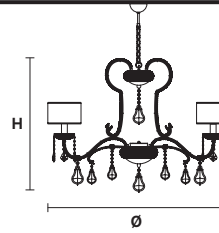

Standard chain for all chandeliers

GALÁ 16+4+3

Chandelier

TECHNICAL INFORMATIONS

Ø 160 cm / 62.99"
 H 115 cm / 45.28"
 16×E14×40 W max
 7×G9×40 W max
USA 16×E12×40 W max
 (not included)

SHADE

SAT/17/ECRU
 SAT/17/WH

GALÁ 12+3+2

Chandelier

TECHNICAL INFORMATIONS

Ø 116 cm / 45.67"
 H 76 cm / 29.92"
 12×E14×40 W max
 5×G9×40 W max
USA 12×E12×40 W max
 (not included)

SHADE

SAT/17/ECRU
 SAT/17/WH

GALÁ 8+2

Chandelier