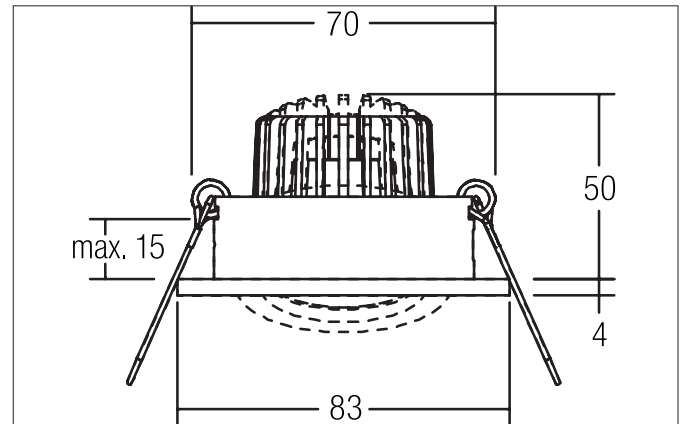

**BERRIE-R LED recessed spot set, on/off switchable**

Article no. 38326153

Light.  
For Generations.**Tender**

LED recessed spot set, on/off switchable, Round. Toolless ceiling installation by installation springs. Ceiling cut-out  $\varnothing$  70 mm, Installation depth 50 mm, Outer diameter 83 mm, Weight 0,155 kg. Reflector silver with rotationssymmetrical, deep, wide distributed light intensity. optimal light distribution due to a glass transparent cover. Luminous flux 680 lm, Power 1 x 6 W, Light colour warm white, Correlated color temperature (CCT) 3.000 K, Colour rendering index CRI > 80, Housing material: Cast aluminium / Aluminium / Glass, Colour: Nickel, Permissible ambient temperature (ta): -20 °C - +25 °C, Protection class (EN 61140): II, Degree of protection (DIN EN 60529): IP20, .With electronic driver, on/off switchable.

Article data	
Article no.	38326153
GTIN	4251433910077
Series name	BERRIE-R
Short description	LED recessed spot set, on/off switchable
Material	Cast aluminium / Aluminium / Glass
Colour	Nickel
Type of surface	Matt
Shape	Round
Outer diameter	83 mm
Built-in diameter	70 mm
Installation depth	50 mm
Height	4 mm
Weight	0.155 kg

**BERRIE-R LED recessed spot set, on/off switchable**

Article no. 38326153

Light.  
For Generations.

Packing data	
Gross weight	0.183 kg
Length of packaging	140 mm
Packaging width	110 mm
Packaging height	120 mm
Disposal at end of life	<p>This product must not be disposed of with household waste. You are obliged, to dispose of such electrical waste separately.</p> <p>By disposing of electrical waste and other old or defective electronics separately, you support recycling or other forms of re-use. In that way you help to take care and to avoid that harmful substances get into the environment.</p>