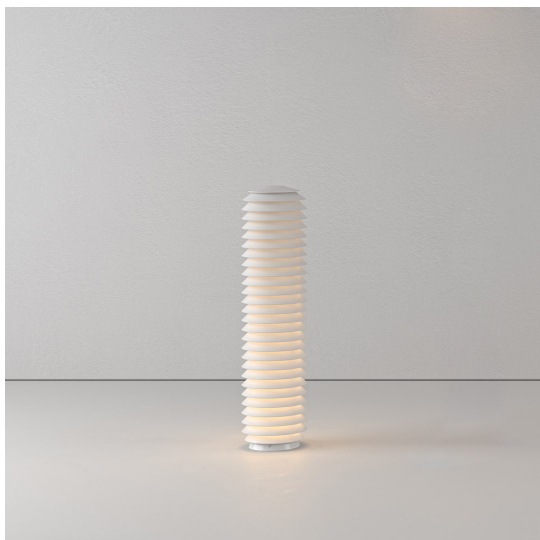

Slicing - Bollard

BIG - Bjarke Ingels Group

IP65 

LUMINAIRE

- Watt: **17W**
- Lichtstrom (lm): **2500lm**
- CRI: **90**

BESCHREIBUNG

Slicing breaks down the iconic Gople silhouette and scale into different dimensions and proportions to bring light indoor and outdoor, by interpreting the relationship between spaces and nature.

Starting from the principles of production, energy sustainability and respect for the natural environment in which they are inserted, a series of overlapping slats interact with the light and define the body of three suspension lights two floor and one wall/ceiling elements.

ARTIKELNUMMER: T250110

FUNKTIONEN

- Artikelnummer: **T250110**
- Farbe: **Aluminium**
- Installation: **Strahler**
- Material: **Aluminium**
- Serie: **2021 Artemide Collection, Architectural Outdoor**
- design: **BIG - Bjarke Ingels Group**

DIMENSION

- Höhe: **cm 85**
- Breite: **cm 21**