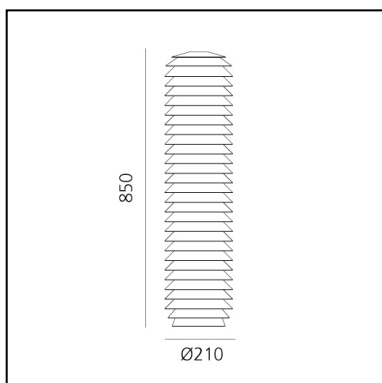

Slicing - Bollard

BIG - Bjarke Ingels Group

IP65 

LUMINAIRE

- Watt: **17W**
- Lichtstrom (lm): **2500lm**
- CRI: **90**

BESCHREIBUNG

Slicing breaks down the iconic Gople silhouette and scale into different dimensions and proportions to bring light indoor and outdoor, by interpreting the relationship between spaces and nature.

DIMENSION

- Höhe: **cm 85**
- Breite: **cm 21**