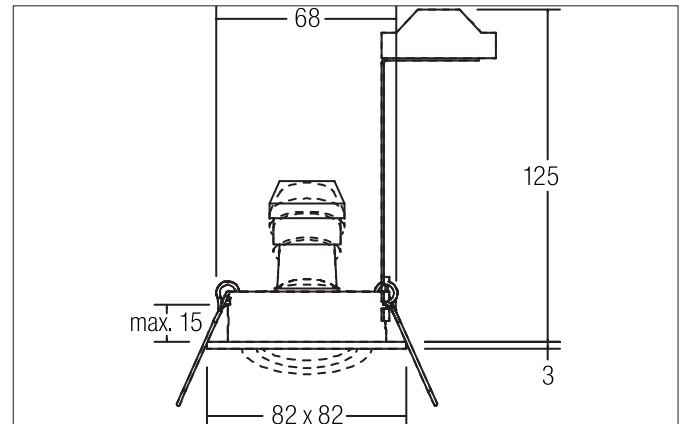

TIRREL-S Recessed spot, GU10

Article no. 36144020

Light.
For Generations.**Tender**

Recessed spot, GU10, chrome, Square. In a compact design, for installation in tool-less rapid assembly systems. Including bracket with GU10 socket for standard-compliant strain relief. Lamp holder: GU10, Mounting method: Recessed mounting, Place of installation: Ceiling-mounted, Material: Aluminium, Degree of protection: according to DIN EN 60529 IP20, Protection class: (EN 61140) II, Voltage: 230V AC 50Hz, Power: 50 W, Amount of light sources / fittings: 1 Qty, Adjustability: Pivoted, without control gear, Control: Other.

Product Benefits

- Recessed spot in square shape made of solid aluminum.
for LED retrofit lamps with GU10 base.
- Ceiling cutout 68 mm, diameter 82 mm, installation depth 125 mm, IP20.
- Pivoting range 25°.
- Large color variation. Without visible snap ring.
- Classic, formally restrained design.
- In the same optics also available as GX5.3 version, as switchable and dimmable set (trailing-edge phase or DALI) and as a loudspeaker.
- In addition in the same surface structure and in the same color also available in round version.

TIRREL-S Recessed spot, GU 10

Article no. 36144020

Light.
For Generations.

Article data	
Article no.	36144020
GTIN	4251433908067
Series name	TIRREL-S
Short description	Recessed spot, GU10
Material	Aluminium
Colour	Chrome
Type of surface	Glossy
Shape	Square
Built-in diameter	68 mm
Installation depth	125 mm
Length	82 mm
Width	82 mm
Height	3 mm
Weight	0.135 kg

Packing data	
Gross weight	0.213 kg
Length of packaging	140 mm
Packaging width	110 mm
Packaging height	120 mm
Disposal at end of life	This product must not be disposed of with household waste. You are obliged, to dispose of such electrical waste separately. By disposing of electrical waste and other old or defective electronics separately, you support recycling or other forms of re-use. In that way you help to take care and to avoid that harmful substances get into the environment.