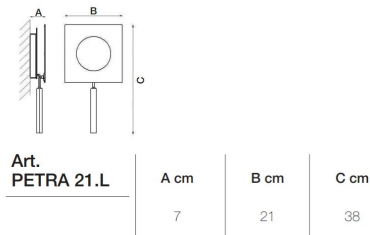

PETRA 21.L
PETRA 21.L-EGW

Luminaires

Hersteller	ICONE
Article number	PETRA 21.L-EGW
Product name	PETRA 21.L
Product group	wall-mounted luminaire
Mounting type	Surface mounted
Mounting place	Wall
Control gear	Electronic ballast

Model / Variant / Configuration

Number / Name ---

Description

Product without accessories

Dimensions

Length/Width/Height 210mm/210mm/70mm

Description

Luminaire of refined design.
Driver included.
EGW - Etruscan Gold/White