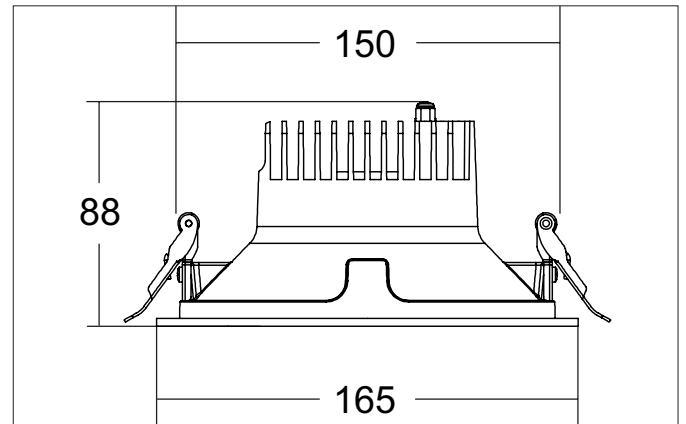

**APOLLO MIDI LED downlight, round, on/off switchable**

Article no. 41613173

Light.  
For Generations.**Tender**

LED downlight, round, on/off switchable, Round. Toolless ceiling installation by installation springs. Ceiling cut-out  $\varnothing$  150 mm, Installation depth 88 mm, Outer diameter 165 mm, Weight 0,440 kg, Reflector silver with rotationssymmetrical, deep, wide distributed light intensity. optimal light distribution due to a plastic, transparent cover. Luminous flux 1.721 lm, Power 1 x 14 W, Light colour warm white, Correlated color temperature (CCT) 3.000 K, Colour rendering index CRI > 90, Housing material: Aluminium / Glass / Plastic, Colour: White structure, Permissible ambient temperature (ta): -20 °C - +25 °C, Protection class (EN 61140): II, Degree of protection (DIN EN 60529): IP20, .With electronic driver, on/off switchable.

Article data	
Article no.	41613173
GTIN	4251433989417
Series name	APOLLO MIDI
Short description	LED downlight, round, on/off switchable
Material	Aluminium / Glass / Plastic
Colour	White
Type of surface	Structure
Shape	Round
Outer diameter	165 mm
Built-in diameter	150 mm
Installation depth	88 mm
Weight	0.440 kg

Packing data	
Gross weight	0.47 kg
Length of packaging	165 mm
Packaging width	165 mm
Packaging height	80 mm
Disposal at end of life	This product must not be disposed of with household waste. You are obliged, to dispose of such electrical waste separately. By disposing of electrical waste and other old or defective electronics separately, you support recycling or other forms of re-use. In that way you help to take care and to avoid that harmful substances get into the environment.