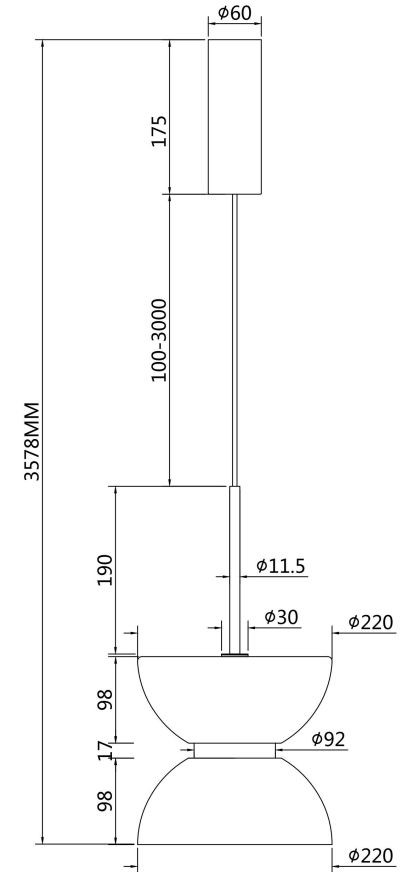

Instruction

MOD178PL-L11G3K

MAX 11W
1 300 Lumen

Model: MOD178PL-L11G3K

Collection: Modern

Series: Kyoto

 Pendant Lamps

This product contains a light source of the energy efficiency class F