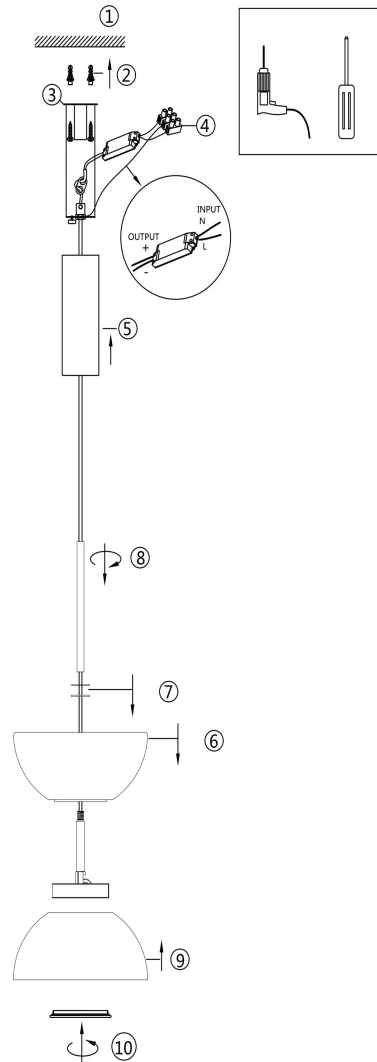

Instruction

MOD178PL-L11G3K

MAX 11W
1 300 Lumen

Model: MOD178PL-L11G3K

Collection: Modern

Series: Kyoto

 Pendant Lamps

This product contains a light source of the energy efficiency class F