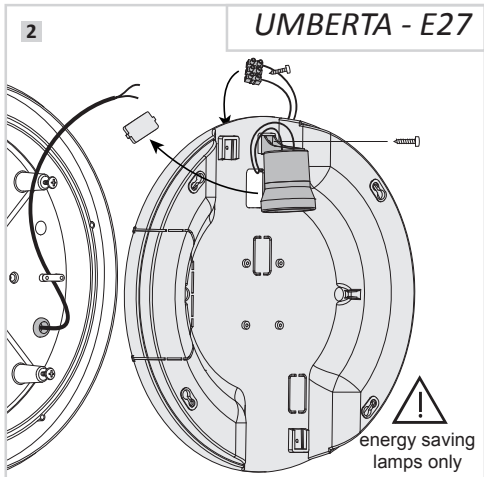

UMBERTA

UMBERTA - MOTION SENSOR

~220- 240VAC

N L

	1	2	3	
I	●	●	●	100%
II	○	●	●	75%
III	○	○	●	50%
IV	○	○	○	30%
V	○	○	○	10%

	1	2	3	
I	●	●	●	5s
II	○	●	●	30s
III	○	○	●	3min
IV	○	○	○	5min
V	○	○	○	15min
VI	○	○	○	25min

	1	2	3	
I	●	●	●	2lux
II	○	●	●	5lux
III	○	○	●	20lux
IV	○	○	○	30lux
V	○	○	○	disable

UMBERTA - LED MAINTAINED EMERGENCY

~220- 240VAC

N L' L

4 mm

L' = direct line

Luminous Flux
1800 lumen (normal use)
250 lumen (Emergency mode)

Power
16W (normal use)
3W (Emergency mode)

Battery
NiMH 3 hours

[WARRANTY] Fumagalli products are CE marked. Declaration CE of conformity available at www.fumagalli.it/company. The warranty of Fumagalli product is of 1 year. In case of evident manufacturing faults, Fumagalli Srl according to his unquestionable judgement, will proceed to the fixation or the replacement. This warranty does not cover any cost neither regarding the transport, nor the uninstallation, nor the re-installation, nor the dismantlement of the material.

[GARANZIA] I prodotti Fumagalli sono marchiati CE. La Dichiarazione CE di conformità è disponibile su www.fumagalli.it/company. I prodotti Fumagalli godono di una garanzia di legge di 1 anno. Nel caso di evidenti difetti di fabbricazione Fumagalli Srl, a suo insindacabile giudizio, procederà alla sua riparazione o sostituzione. In nessun caso l'acquirente potrà reclamare rimborsi o spese sostenute per l'installazione, la disinstallazione, il trasporto o lo smaltimento del materiale.