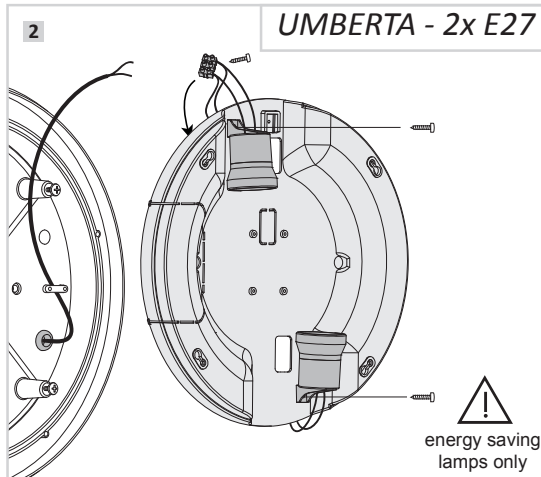

UMBERTA

UMBERTA - MOTION SENSOR

~220- 240VAC

N L

	1	2	3	
I	●	●	●	100%
II	○	●	●	75%
III	○	○	●	50%
IV	○	○	○	30%
V	○	○	○	10%

	1	2	3	
I	●	●	●	5s
II	○	●	●	30s
III	○	○	●	3min
IV	○	○	○	5min
V	○	○	○	15min
VI	○	○	○	25min

	1	2	3	
I	●	●	●	2lux
II	○	●	●	5lux
III	○	○	●	20lux
IV	○	○	○	30lux
V	○	○	○	disable

UMBERTA - LED MAINTAINED EMERGENCY

~220- 240VAC

N L' L

4 mm

L' = direct line

Luminous Flux
1800 lumen (normal use)
250 lumen (Emergency mode)

Power
16W (normal use)
3W (Emergency mode)

Battery
NiMH 3 hours

[WARRANTY] Fumagalli products are CE marked. Declaration CE of conformity available at www.fumagalli.it/company. The warranty of Fumagalli product is of 1 year. In case of evident manufacturing faults, Fumagalli Srl according to his unquestionable judgement, will proceed to the fixation or the replacement. This warranty does not cover any cost neither regarding the transport, nor the uninstallation, nor the re-installation, nor the dismantlement of the material.

[GARANZIA] I prodotti Fumagalli sono marchiati CE. La Dichiarazione CE di conformità è disponibile su www.fumagalli.it/company. I prodotti Fumagalli godono di una garanzia di legge di 1 anno. Nel caso di evidenti difetti di fabbricazione Fumagalli Srl, a suo insindacabile giudizio, procederà alla sua riparazione o sostituzione. In nessun caso l'acquirente potrà reclamare rimborsi o spese sostenute per l'installazione, la disinstallazione, il trasporto o lo smaltimento del materiale.