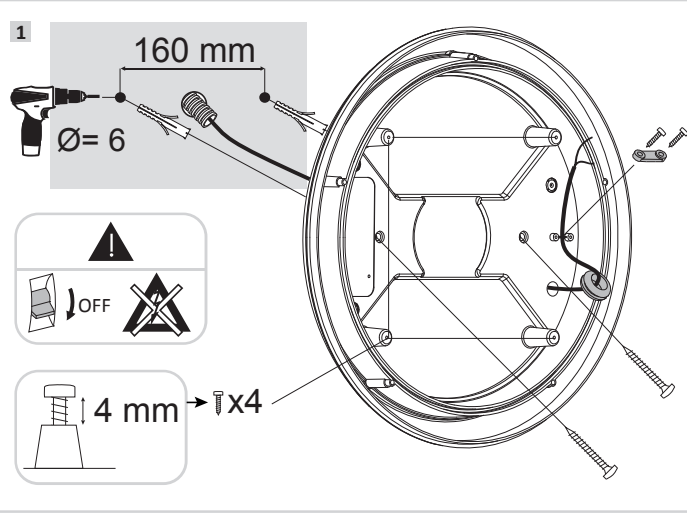

# UMBERTA - MOTION SENSOR

~220- 240VAC

N L

	1	2	3	
I	●	●	●	100%
II	○	●	●	75%
III	○	○	●	50%
IV	○	○	○	30%
V	○	○	○	10%

	1	2	3	
I	●	●	●	5s
II	○	●	●	30s
III	○	○	●	3min
IV	○	○	○	5min
V	○	○	○	15min
VI	○	○	○	25min

# UMBERTA - LED MAINTAINED EMERGENCY

~220- 240VAC

N L' L

4 mm

L' = direct line

**Luminous Flux**  
1800 lumen (normal use)  
250 lumen (Emergency mode)

**Power**  
16W (normal use)  
3W (Emergency mode)

**Battery**  
NiMH 3 hours