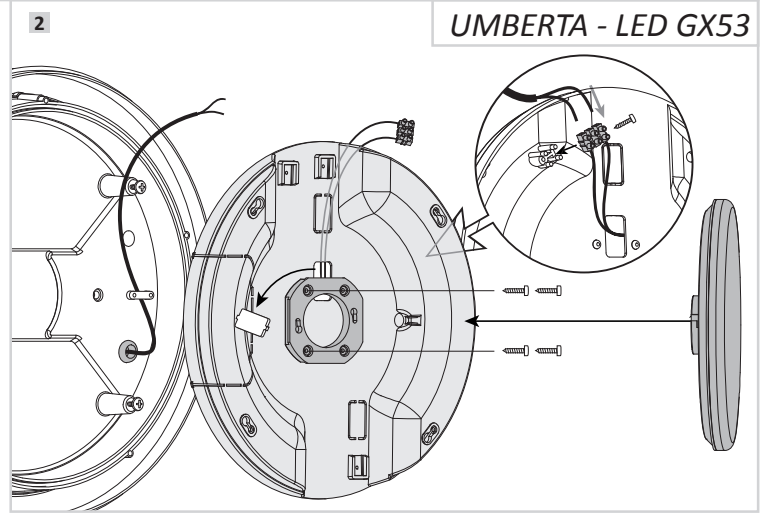

UMBERTA

UMBERTA - MOTION SENSOR

~220- 240VAC

N L

	1	2	3	
I	●	●	●	100%
II	○	●	●	75%
III	○	○	●	50%
IV	○	○	○	30%
V	○	○	○	10%

	1	2	3	
I	●	●	●	5s
II	○	●	●	30s
III	○	○	●	3min
IV	○	○	○	5min
V	○	○	○	15min
VI	○	○	○	25min

	1	2	3	
I	●	●	●	2lux
II	○	●	●	5lux
III	○	○	●	20lux
IV	○	○	○	30lux
V	○	○	○	disable

UMBERTA - LED MAINTAINED EMERGENCY

~220- 240VAC

N L' L

4 mm

L' = direct line

Luminous Flux
1800 lumen (normal use)
250 lumen (Emergency mode)

Power
16W (normal use)
3W (Emergency mode)

Battery
NiMH 3 hours

[WARRANTY] Fumagalli products are CE marked. Declaration CE of conformity available at www.fumagalli.it/company. The warranty of Fumagalli product is of 1 year. In case of evident manufacturing faults, Fumagalli Srl according to his unquestionable judgement, will proceed to the fixation or the replacement. This warranty does not cover any cost neither regarding the transport, nor the uninstallation, nor the re-installation, nor the dismantlement of the material.

[GARANZIA] I prodotti Fumagalli sono marchiati CE. La Dichiarazione CE di conformità è disponibile su www.fumagalli.it/company. I prodotti Fumagalli godono di una garanzia di legge di 1 anno. Nel caso di evidenti difetti di fabbricazione Fumagalli Srl, a suo insindacabile giudizio, procederà alla sua riparazione o sostituzione. In nessun caso l'acquirente potrà reclamare rimborsi o spese sostenute per l'installazione, la disinstallazione, il trasporto o lo smaltimento del materiale.