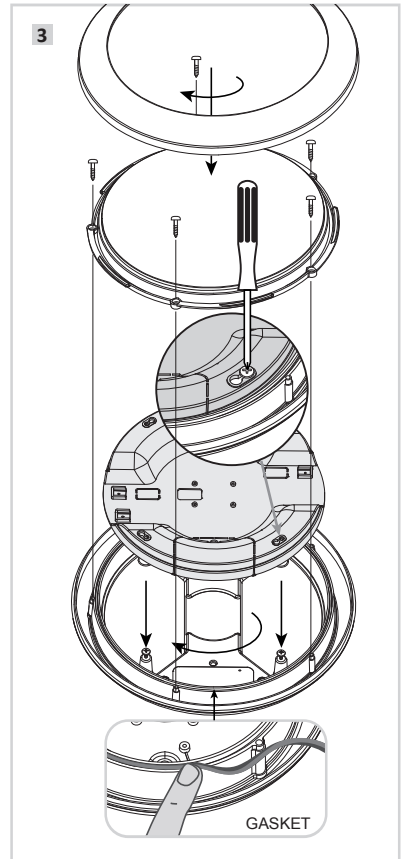

# UMBERTA - MOTION SENSOR

~220- 240VAC

N L

	1	2	3	
I	●	●	●	100%
II	○	●	●	75%
III	○	○	●	50%
IV	○	○	○	30%
V	○	○	○	10%

	1	2	3	
I	●	●	●	5s
II	○	●	●	30s
III	○	○	●	3min
IV	○	○	○	5min
V	○	○	○	15min
VI	○	○	○	25min

# UMBERTA - LED MAINTAINED EMERGENCY

~220- 240VAC

N L' L

4 mm

L' = direct line

**Luminous Flux**  
1800 lumen (normal use)  
250 lumen (Emergency mode)

**Power**  
16W (normal use)  
3W (Emergency mode)

**Battery**  
NiMH 3 hours