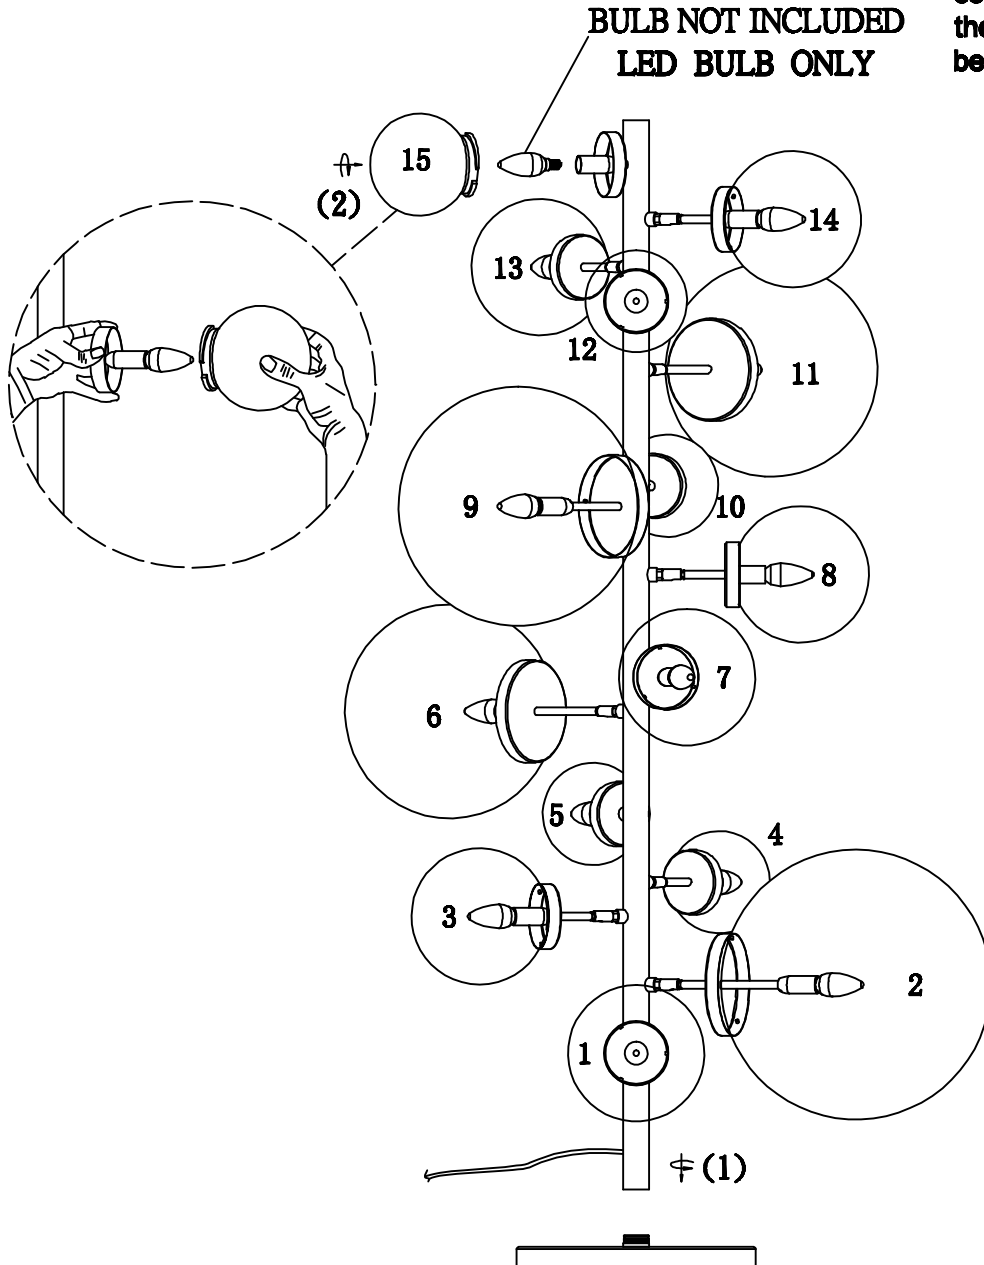

The external flexible cable or cord of this luminaire cannot be replaced; if the cord is damaged, the luminaire shall be destroyed.

transparent

color

15:	145
14:	200
13:	200
12:	145
11:	300
10:	145
9:	200
8:	350
7:	200
6:	300
5:	145
4:	145
3:	200
2:	400
1:	200

15:	145
14:	200
13:	200
12:	145
11:	300
10:	145
9:	250
8:	200
7:	200
6:	300
5:	145
4:	145
3:	200
2:	400
1:	200

NO	A	B	C
TYPE			
QTY	1pcs	1pcs	15pcs