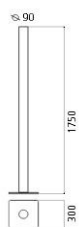

LUMINAIRE

- Watt: **45W**
- Voltage: **220-240V**
- Delivered lumens output: **3564lm**
- CCT: **3000K**
- Efficiency: **88%**
- Efficacy: **79.2lm/W**
- CRI: **90**
- Dimmer Typology: **Microswitch Dimmer**

DESCRIPTION

With simple geometry, stripped of all formal digressions and reduced to its basics, Ilio draws attention through saturated colour, available in 7 variations. A mono-material aluminium cylinder supports a 39W LED optical engine on the top, which produces high-efficiency diffused indirect light emissions. With a flow of more than 2700 lumen and an 80% yield, it ensures the general lighting of a room. With light regulator configured to controlled socket, dimmer microswitch.

PRODUCT CODE: 1640020APP

FEATURES

- Article Code: **1640020APP**
- Colour: **White**
- Installation: **Floor**
- Material: **Aluminium, steel**
- Series: **Design Collection**
- Environment: **Indoor**
- Area contract: **Hospitality, null, Residential**
- Emission: **Indirect**
- design by: **Ernesto Gismondi**

DIMENSIONS

- Height: **cm 175**
- Diameter: **cm 9**
- Base Length: **cm 30**
- Base Width: **cm 30**
- Impact Resistance: **N.D.**
- Glow Wire Test: **750°**

SOURCES INCLUDED

- Category: **Led**
- Number: **1**
- Watt: **37W**
- Delivered lumens output: **3899lm**
- Color temperature (K): **3000K**
- CRI: **90**
- Color Tolerance: **MacAdam 2SDCM**
- Efficacy: **107lm/W**
- Service Life: **50000-L70**