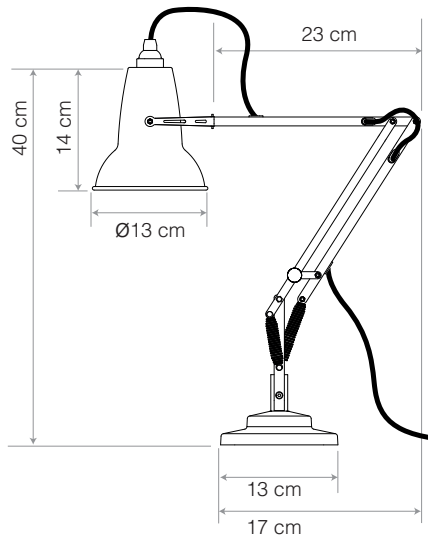

Original 1227™ Mini Desk Lamp

ANGLEPOISE®

Original 1227™ Mini Collection | Technical Sheet

Launched In 2015 | Designed by George Carwardine

Max Horizontal Reach 56 cm
Max Vertical Reach 70 cm

Product

Desk Lamp - Jet Black
Desk Lamp - Linen White
Desk Lamp - Dove Grey

Accessories are colour-matched.
Lamps with accessories come with a table base.

Description

It may be two thirds the size of our much-loved Original 1227™, but our Original 1227™ Mini desk lamp is a smaller version of this iconic 1930s design, featuring Anglepoise unique constant tension spring mechanism, traditional stepped base, chrome fittings and signature shade.

Materials

- Gloss paint finish
- Steel shade
- Chrome plated fittings
- Cast Iron base with steel cover
- Aluminium arms
- Fabric cable
- IP20 rating

Dimensions

- Shade diameter: \varnothing 13cm
- Shade height: 14cm
- Max reach: 56cm (from base to shade)
- Base size: 13 x 13cm
- Cable length: 180cm
- Lamp Packaging (L x W x H): 28cm x 19cm x 46.5cm
- Lamp Packaged Weight: 3.3kg

Electrical

- Voltage: 220/240V, 50/60Hz
- Class II - Double insulated
- Note: Bulb weight critical for balance. Approximate bulb weight 25-45g
- Inline cable switch (30cm from product)
- Plug: 2-pin Europlug to CEE 7/16
- E14 lamp holder
- Maximum permitted bulb: 15W CFL / 6W LED E14
- Supplied with 6W LED E14 bulb:
 - Luminous Intensity: 470lm
 - Life: 15,000 Hours
 - Non-dimmable
 - Colour Temperature: 2700K
 - CRI (Ra): 80