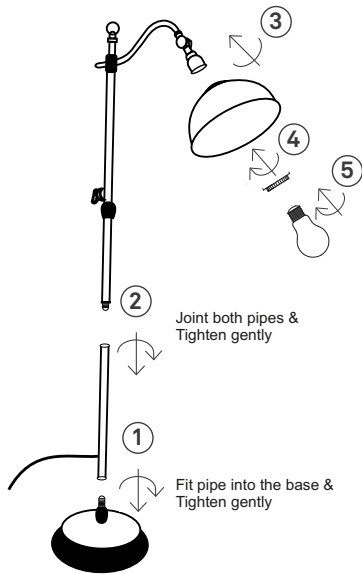

Instructions

Type nr: 20243-15

Contents

- A. Base in iron
- B. Shade in iron

Not included with purchase

Light source E27 bulb, max 40W or 6W LED.

Remember to use a LED bulb. Led bulbs use up to 85% less electricity than a traditional light bulb.