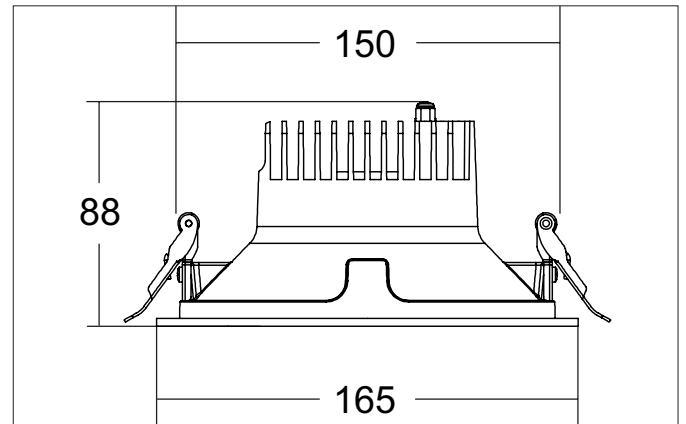

APOLLO MIDI LED downlight, round, on/off switchable

Article no. 40613173

Light.
For Generations.**Tender**

LED downlight, round, on/off switchable, Round. Toolless ceiling installation by installation springs. Ceiling cut-out Ø 150 mm, Installation depth 88 mm, Outer diameter 165 mm, Weight 0,440 kg, Reflector silver with rotationssymmetrical, deep, wide distributed light intensity. optimal light distribution due to a plastic, transparent cover. Luminous flux 1.869 lm, Power 1 x 14,5 W, Light colour warm white, Correlated color temperature (CCT) 3.000 K, Colour rendering index CRI > 90, Rated life time L80/B10 at 25 °C: 50.000 h, Rated life time L80/B50 at 25 °C: 50.000 h, Housing material: Aluminium / Glass / Plastic, Colour: White structure, Permissible ambient temperature (ta): -20 °C - +25 °C, Protection class (EN 61140): II, Degree of protection (DIN EN 60529): IP20, .With electronic driver, on/off switchable.

Article data	
Article no.	40613173
GTIN	4251433980223
Series name	APOLLO MIDI
Short description	LED downlight, round, on/off switchable
Material	Aluminium / Glass / Plastic
Colour	White
Type of surface	Structure
Shape	Round
Outer diameter	165 mm
Built-in diameter	150 mm
Installation depth	88 mm
Weight	0.440 kg

Packing data	
Gross weight	0.47 kg
Length of packaging	165 mm
Packaging width	165 mm
Packaging height	80 mm
Disposal at end of life	This product must not be disposed of with household waste. You are obliged, to dispose of such electrical waste separately. By disposing of electrical waste and other old or defective electronics separately, you support recycling or other forms of re-use. In that way you help to take care and to avoid that harmful substances get into the environment.