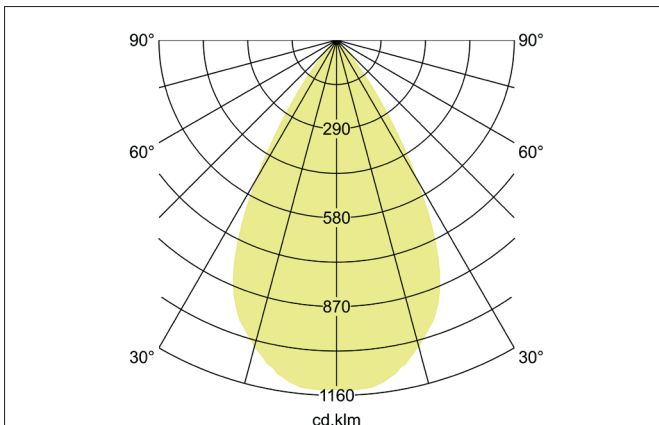

APOLLO MIDI LED downlight, round, on/off switchable

Article no. 40613173

Light.
For Generations.**Tender**

LED downlight, round, on/off switchable, Round. Toolless ceiling installation by installation springs. Ceiling cut-out Ø 150 mm, Installation depth 88 mm, Outer diameter 165 mm, Weight 0,440 kg, Reflector silver with rotationssymmetrical, deep, wide distributed light intensity. optimal light distribution due to a plastic, transparent cover. Luminous flux 1.869 lm, Power 1 x 14,5 W, Light colour warm white, Correlated color temperature (CCT) 3.000 K, Colour rendering index CRI > 90, Rated life time L80/B10 at 25 °C: 50.000 h, Rated life time L80/B50 at 25 °C: 50.000 h, Housing material: Aluminium / Glass / Plastic, Colour: White structure, Permissible ambient temperature (ta): -20 °C - +25 °C, Protection class (EN 61140): II, Degree of protection (DIN EN 60529): IP20, .With electronic driver, on/off switchable.

Article data	
Article no.	40613173
GTIN	4251433980223
Series name	APOLLO MIDI
Short description	LED downlight, round, on/off switchable
Material	Aluminium / Glass / Plastic
Colour	White
Type of surface	Structure
Shape	Round
Outer diameter	165 mm
Built-in diameter	150 mm
Installation depth	88 mm
Weight	0.440 kg

APOLLO MIDI LED downlight, round, on/off switchable

Article no. 40613173

Light.
For Generations.

Lighting technology	
Colour temperature	3.000 K
Light colour	White
Light output	Direct
Luminous flux	1,869 lm
System efficiency	129 lm/W
Colour rendering	CRI > 90
Reflector	High-gloss
Reflektorfarbe	silver
Beam angle	55°
Light sharing	Symmetric