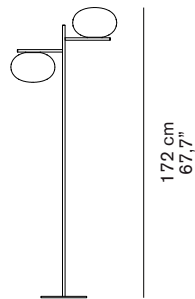

ALBA 383

Mariana Pellegrino Soto
2017

Floor lamp giving diffused light in polished opaline blown-glass. Satin brass finish structure with rectangular profile. With universal dimmer.

DIMENSIONS

28,5 x 28,5 cm
11,2"x11,2"

MATERIALS

metal/blown-glass

COLORS

satin brass
polished opaline

anodic bronze
polished opaline

BULBS

2 x max 60 W - E27

equipped without bulb

PACKAGING

Stem

dimensions 21x12x171 cm/ 8,3"x4,7"x67,3"
volume 0,043 m³/ 1,52 ft³
weight 3,8 kg/ 8,4 lb

Base + Glass

dimensions 35x39x35 cm/ 13,8"x15,4"x13,8"
volume 0,047 m³/ 1,66 ft³
weight 11 kg/ 24,3 lb

TYPE

indoor - floor lamp

PHOTOMETRIC CURVE