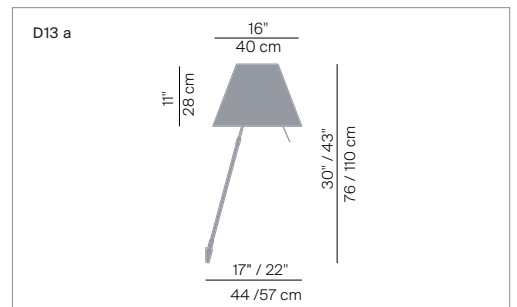

Insulation class:

Awards: Concours de la Creation Artistique SIL/Paris, Lampe d'Argent, 1988

Reference code: Structure
D13 a 1D13NA000020 alu
D13 aif 1D13NA01F020 alu

Shade
D13/1/4 1D13001NT002 white

Mezzo Tono collection
D13/1/2 9D1301511737 comfort green
9D1301511724 edgy pink
9D1301511734 mistic white
9D1301511738 soft skin
9D1301511739 shaded stone

Radieuse collection
D13/1/2 9D1301511708 primay red
9D1301511701 liquorice black
9D1301511736 petroleum blue
9D1301511706 smart yellow
9D1301511705 concrete grey