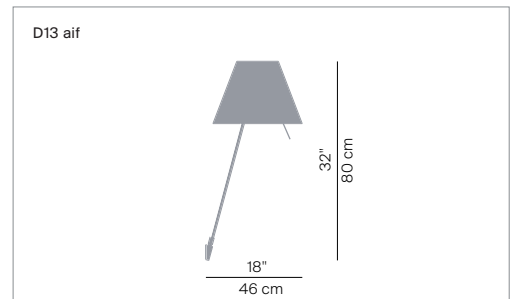

Insulation class:

Awards: Concours de la Creation Artistique SIL/Paris, Lampe d'Argent, 1988

Reference code: Structure
D13 a 1D13NA000020 alu
D13 aif 1D13NA01F020 alu

Shade
D13/1/4 1D13001NT002 white

Mezzo Tono collection
D13/1/2 9D1301511737 comfort green
9D1301511724 edgy pink
9D1301511734 mistic white
9D1301511738 soft skin
9D1301511739 shaded stone

Radieuse collection
D13/1/2 9D1301511708 primay red
9D1301511701 liquorice black
9D1301511736 petroleum blue
9D1301511706 smart yellow
9D1301511705 concrete grey