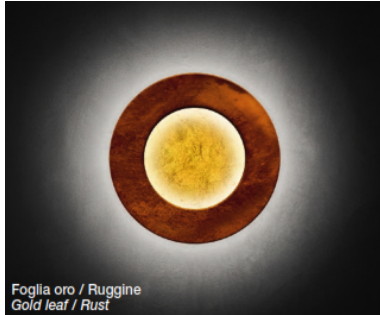

## Luminaire

Hersteller	ICONE
Article number	VERA 66
Product name	VERA
Product group	wall-mounted luminaire
Mounting type	Surface mounted
Mounting place	Wall
Designer	Marco Pagnoncelli
Test mark	CE

## Description

gold leaf + rust