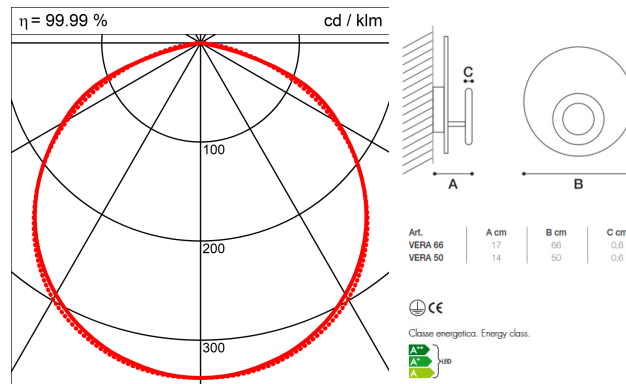

VERA
VERA 66

Luminaire

Hersteller	ICONE
Article number	VERA 66
Product name	VERA
Product group	wall-mounted luminaire
Mounting type	Surface mounted
Mounting place	Wall
Designer	Marco Pagnoncelli
Test mark	CE

Model / Variant / Configuration

Number / Name	FO-RUST

Description

gold leaf + rust

Luminaire

Absolute Photometry	
System Light flux	3896.61 Lm
Luminaire output	154.60 Lm/W
LiTG class	A40
CIE flux codes	47 80 97 100 100
System power	25.2W
Protection class	Protection class I
Protection degree	IP 20