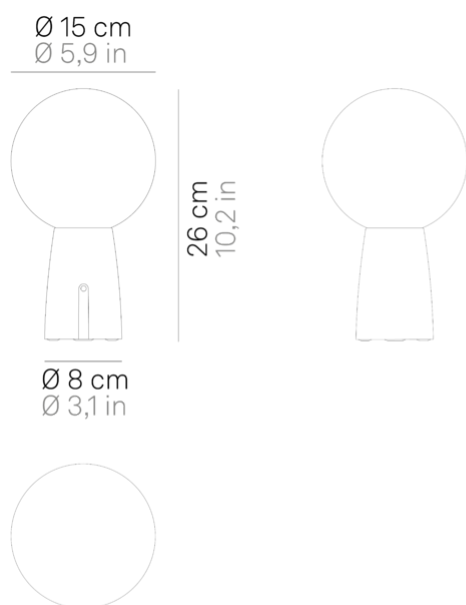

Olimpia _table

Olimpia is a battery-operated portable and rechargeable table lamp. It is the only model in the "Zafferano Lampes-à-porter" collection with a mouth-blown, satin opal glass diffuser; this spherical element, that emits diffused light in the space, is supported by a slightly rounded, truncated-cone aluminium structure. Olimpia is available in various finishes: white, dark grey, chrome, gold and copper. The colour of the light can be varied using an amber filter to be positioned on the light source. Like the other models in the catalogue, Olimpia has a LED light source, which can be dimmed using a touch button that also controls the on/off function. It can be recharged on the special pad, and its lithium batteries are replaceable. It can also be safely used outdoors, thanks to its IP54 rating. Set at maximum power, Olimpia emits light for about 9 hours. It takes about 9 hours (at 1A) to fully recharge the batteries.

Lighting specifications

source	LED
type	SMD
total power	2,5 W
power LED	2,0 W
color temperature	3000 K
lumen lamp	200 lm
lumen LED	268 lm
beam angle	100°
CRI	> 80
class	E
dimmer	TOUCH DIMMER
motion sensor	NO

LD0340RA

6 cm • 13.5 cm • 4.5 cm • 2,5 W
•IP20

■ nero

LD0350RP

33 cm • 51 cm • 5.8 cm • 2,5 W
•IP20

■ nero

LD0900RB

Ø 7.5 cm • IP20