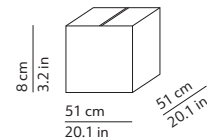

CODES AND DIMENSIONS / CODICI E DIMENSIONI

K048133BIEU
K048133NEEU

PACKAGING / IMBALLO

Structure
 Volume: 0.080 m³ / 2.831 ft³
 Gross weight: 6.92 kg / 15.22 lbs

Base
 Volume: 0.021 m³ / 0.735 ft³
 Gross weight: 7.52 kg / 16.54 lbs