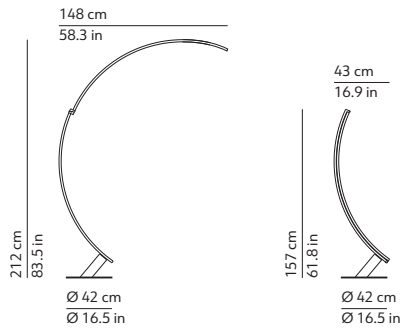

CODES AND DIMENSIONS / CODICI E DIMENSIONI

K048133BIEU
K048133NEEU

PACKAGING / IMBALLO

Structure
 Volume: 0.080 m³ / 2.831 ft³
 Gross weight: 6.92 kg / 15.22 lbs

Base
 Volume: 0.021 m³ / 0.735 ft³
 Gross weight: 7.52 kg / 16.54 lbs