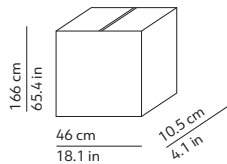

CODES AND DIMENSIONS / CODICI E DIMENSIONI

K048133BIEU
K048133NEEU

PACKAGING / IMBALLO

Structure
 Volume: 0.080 m³ / 2.831 ft³
 Gross weight: 6.92 kg / 15.22 lbs

Base
 Volume: 0.021 m³ / 0.735 ft³
 Gross weight: 7.52 kg / 16.54 lbs