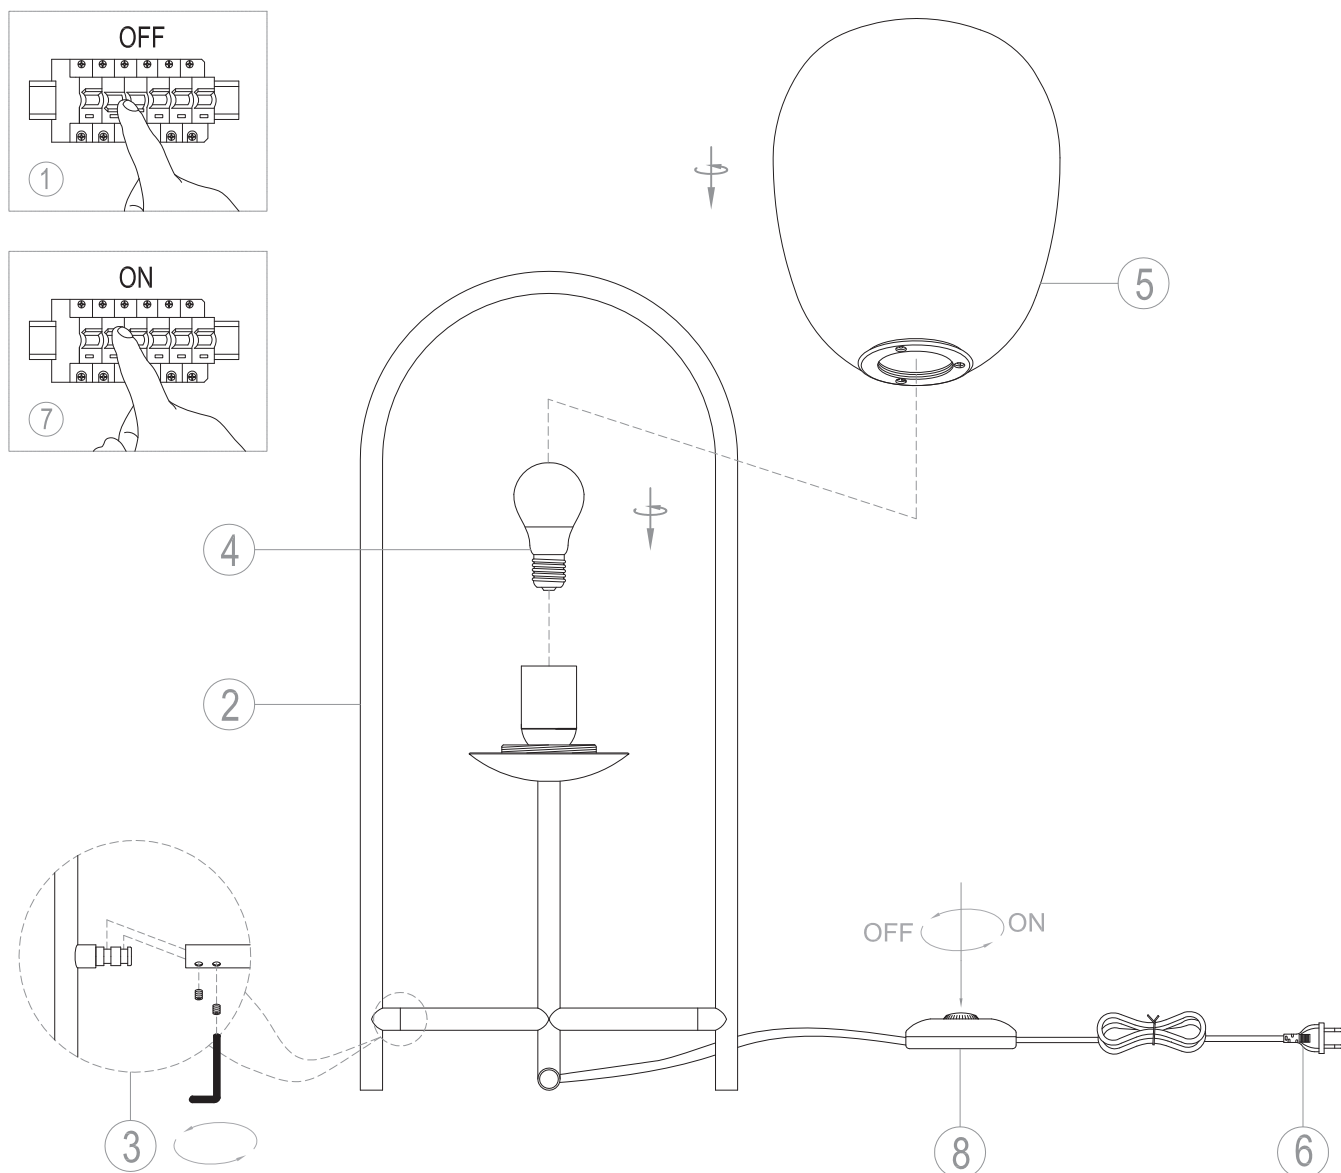

miloox[®]

Model: 1744.312.BLACK
1744.312.GOLD

Imported from Miloox
a brand of Sforzin Illuminazione
Viale dell'industria,21
20037 Paderno Dugnano-Milano-Italy
Made in China
Design Arch. Davide Negri

TYPE: **E27 LED**
1 x MAX 20W
LED
220~240V 50/60HZ
A max : \varnothing 50 mm
B max : 90 mm
www.miloox.com