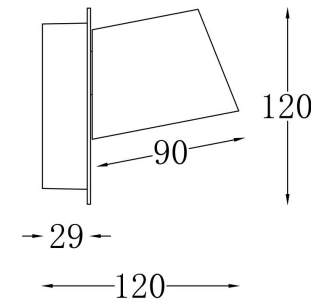

Instruction

MOD421WL-L6BS3K

MAX 7W
350 Lumen

Model: MOD421WL-L6BS3K

Collection: Modern

Series: Pixel

This product contains a light source of energy efficiency class A