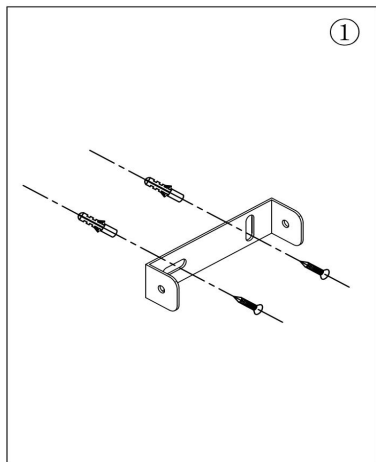

Instruction

MOD421WL-L6BS3K

MAX 7W
350 Lumen

Model: MOD421WL-L6BS3K

Collection: Modern

Series: Pixel

This product contains a light source of energy efficiency class A