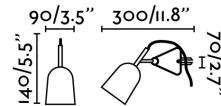

Specifications

Bulb:	1 X E14 MAX 8W LED
Bulb included:	No
Transformer:	
Transformer included:	No
Voltage:	100-240V
Operating Frequency:	
IP:	20
Class:	II
Material:	Metal and ABS
Designer:	NAHTRANG
Recommended bulb:	17461
Description of recommended Bulb:	BULB G45 MATT LED E14 4W 2700K
Length:	90 mm
Net Width:	300 mm
Height:	140 mm
Diameter:	90 Ø
Net Weight:	0.50 kg
Volume:	0.00389 m3