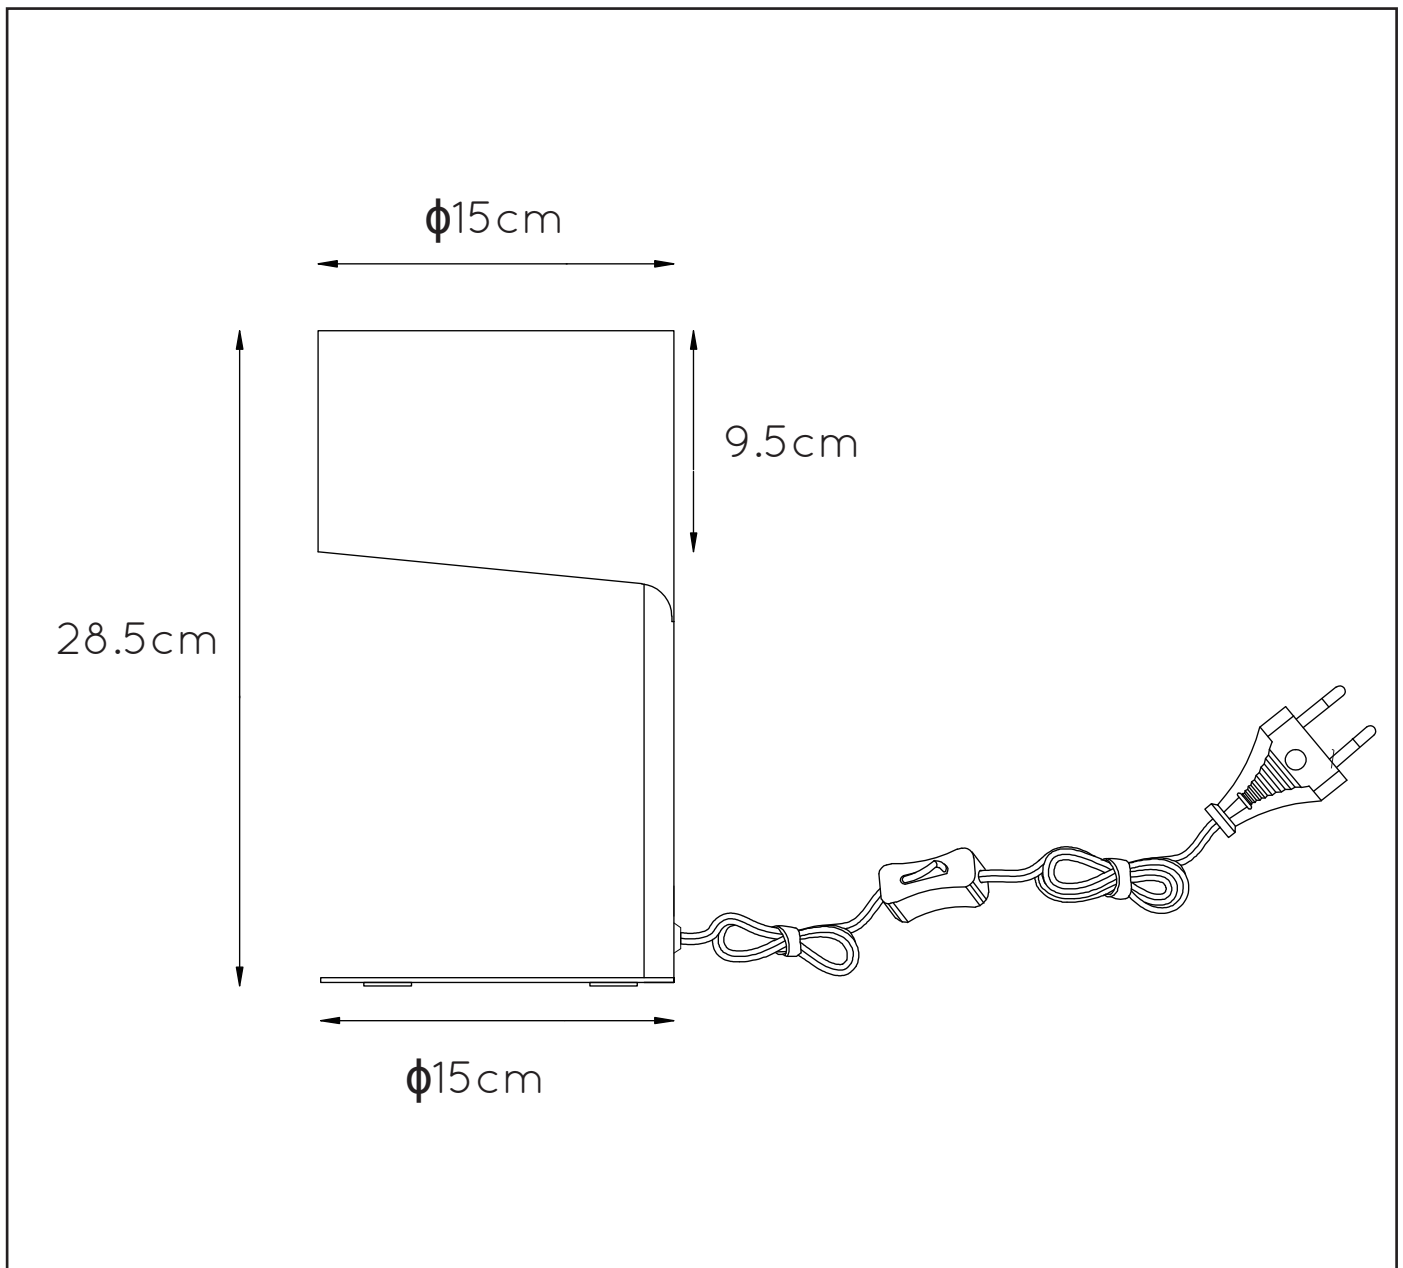

LUCIDE

TECHNICAL DRAWING & DIMENSIONS

KUNLLE

item number : 45504/01/30

EAN code : 5411212450708

item number : 45504/01/31

EAN code : 5411212450715

item number:45504/01/36

EAN code:5411212450722

For more specifications, dimensions please visit

www.lucide.com