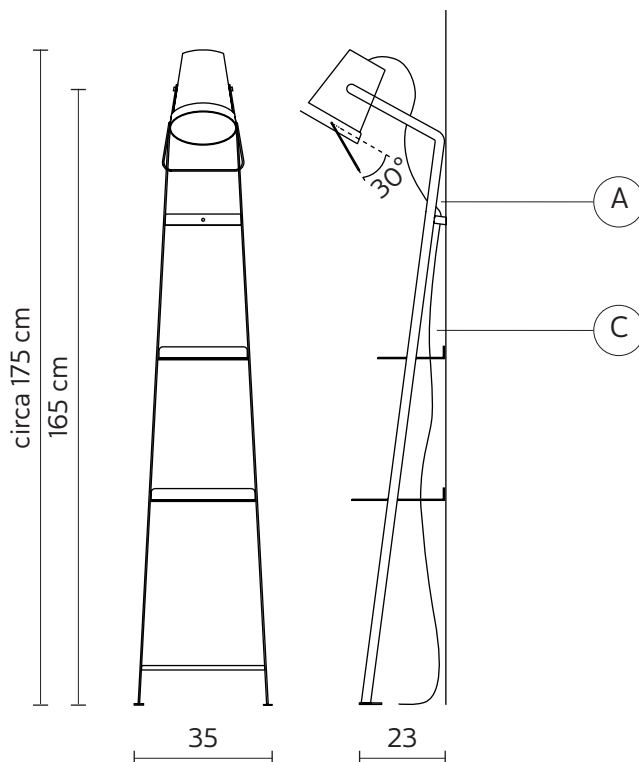

ALFRED floor lamp

Bizzarri design

year 2016

TECHNICAL SHEET - HP128 2N INT

STRUCTURE "A"

material	metal	
colour	matt black	

ELECTRICAL CABLE "C"

material	cotton	
colour	white/ black	

ELECTRICAL SYSTEM

socket	E27
source	max 1x52w
energy class	from E to A++

PACKAGING

nr. of collis	1
net weight/kg	7,7
gross weight/kg	11,7
packaging/cm	185x40x40

EMISSION OF LIGHT

one-directional

	direct
	filtered
	indirect
	none

CERTIFICATION

IEC	60598-1:2014
EN	60598-1:2015

IP rate	IP20
bulb	not provided

COLLECTION

HP1281BINT