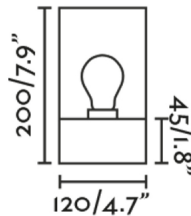

General characteristics

Type	I
IP	65
voltage	100V-240V
Hertz	50/60Hz
Power	15W

Material

Body/Structure	Aluminium
Diffuser	Glass

Finish

Body/Structure	Dark Grey
Diffuser	Smoked

Lighting characteristics

Light source included	NO
Light source	E27
Bulb socket included	