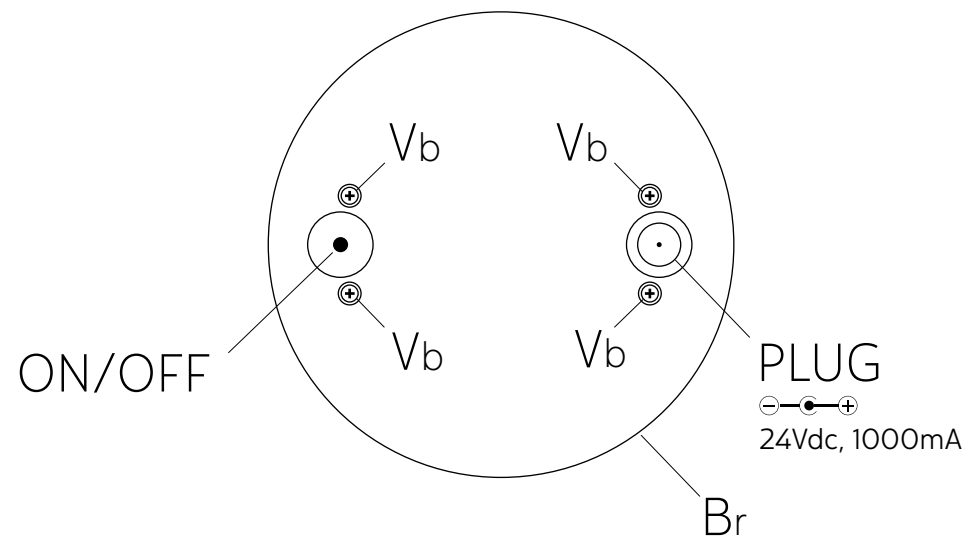

4x

AAA

Batterie ricaricabili Ni-Mh
(600mAh 1,2V)

AAA

Rechargeable batteries Ni-Mh
(600mAh 1,2V)

1x **Ca**