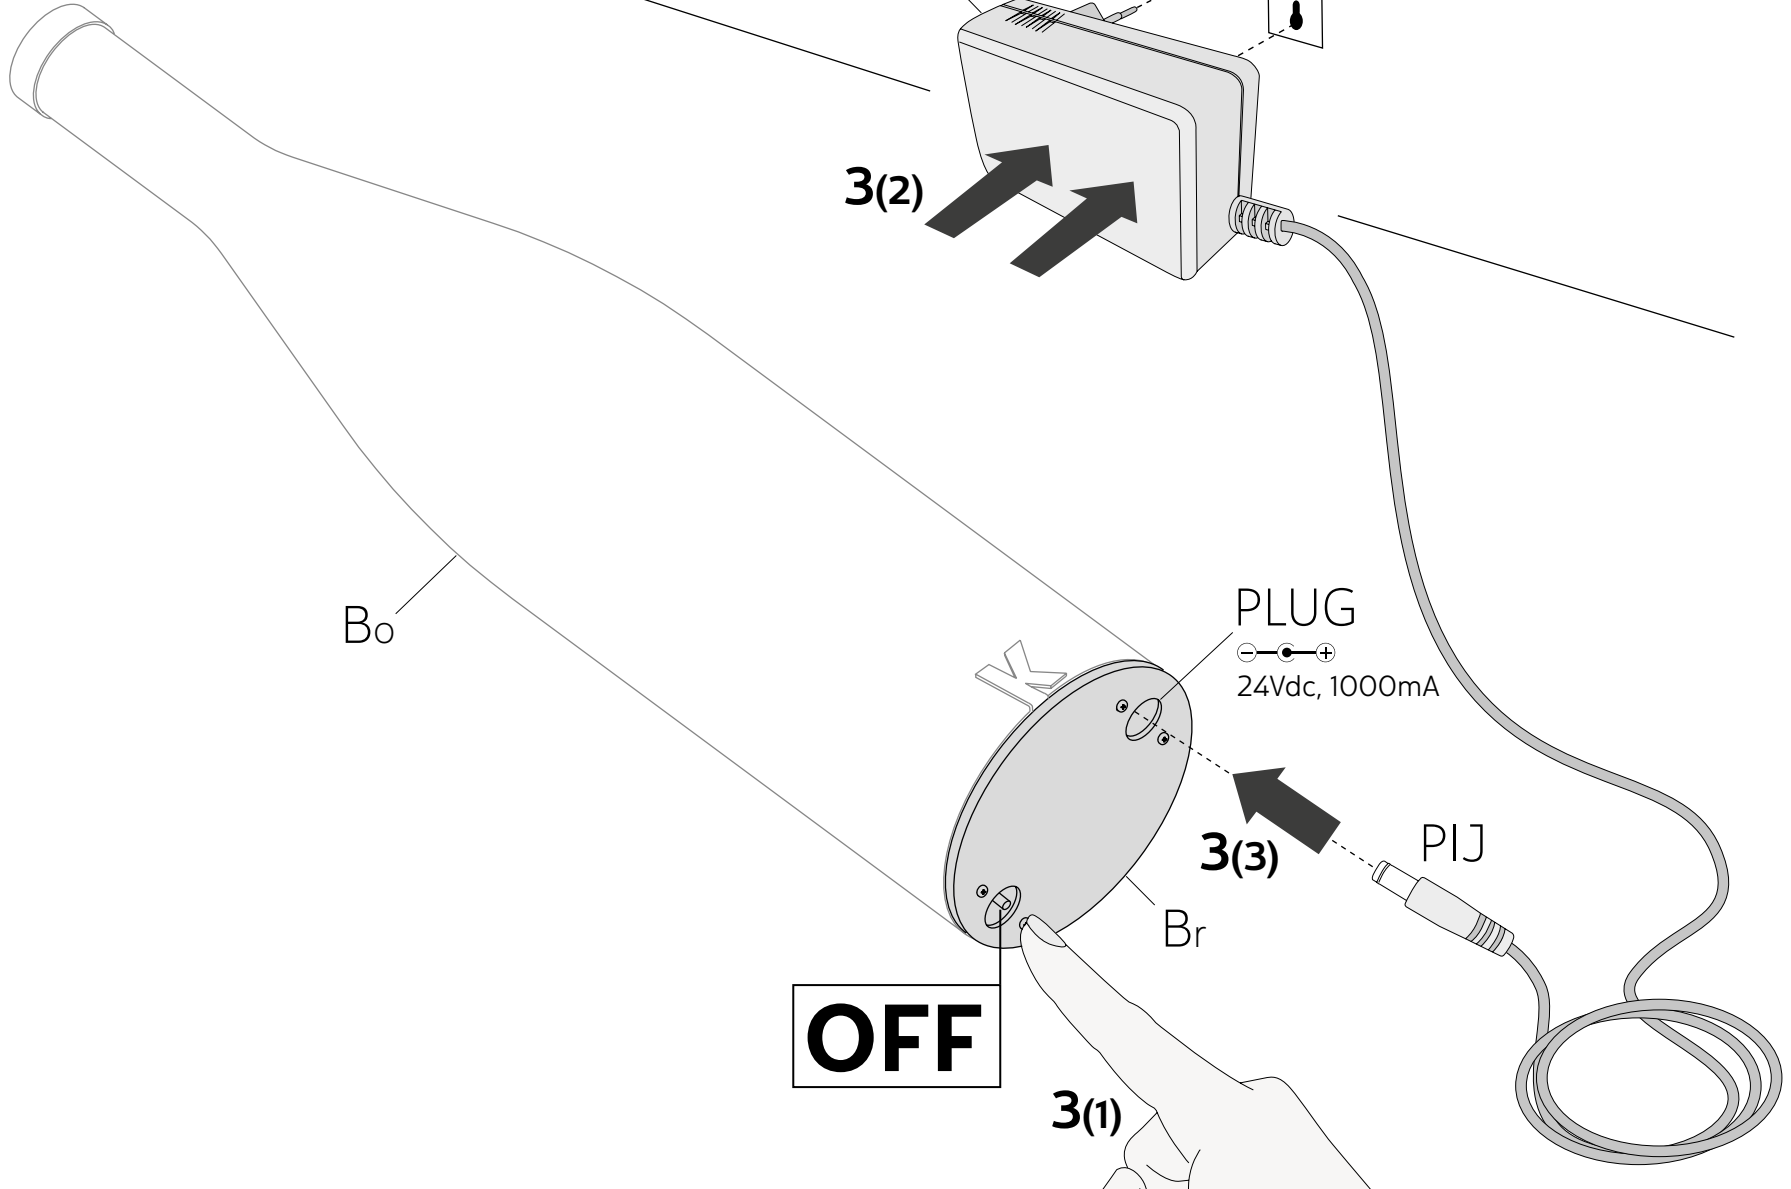

**minimum
time to
recharge
batteries
10h**