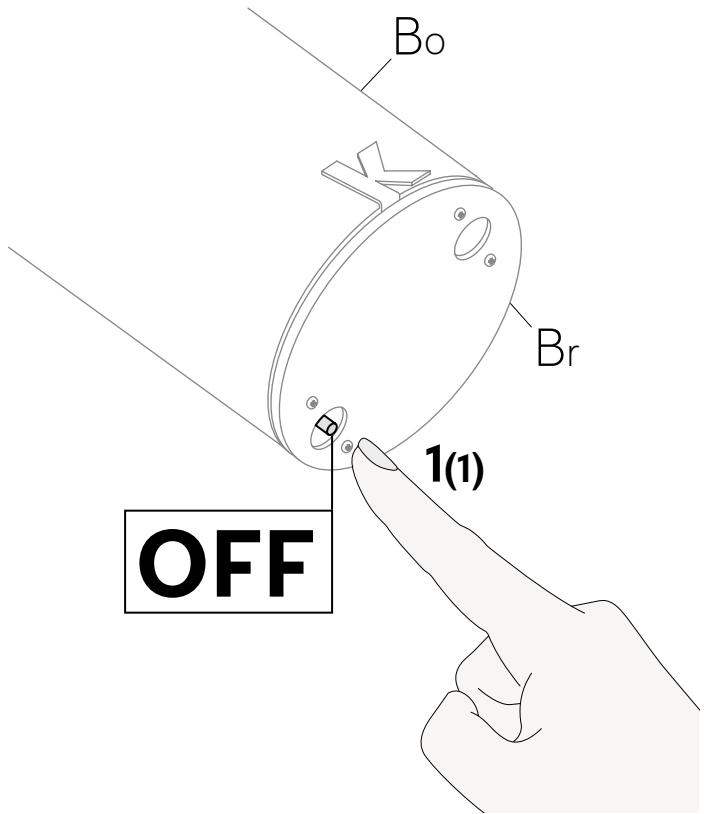

1

4x { AAA rechargeable
batteries NiMh
600mAh 1,2V