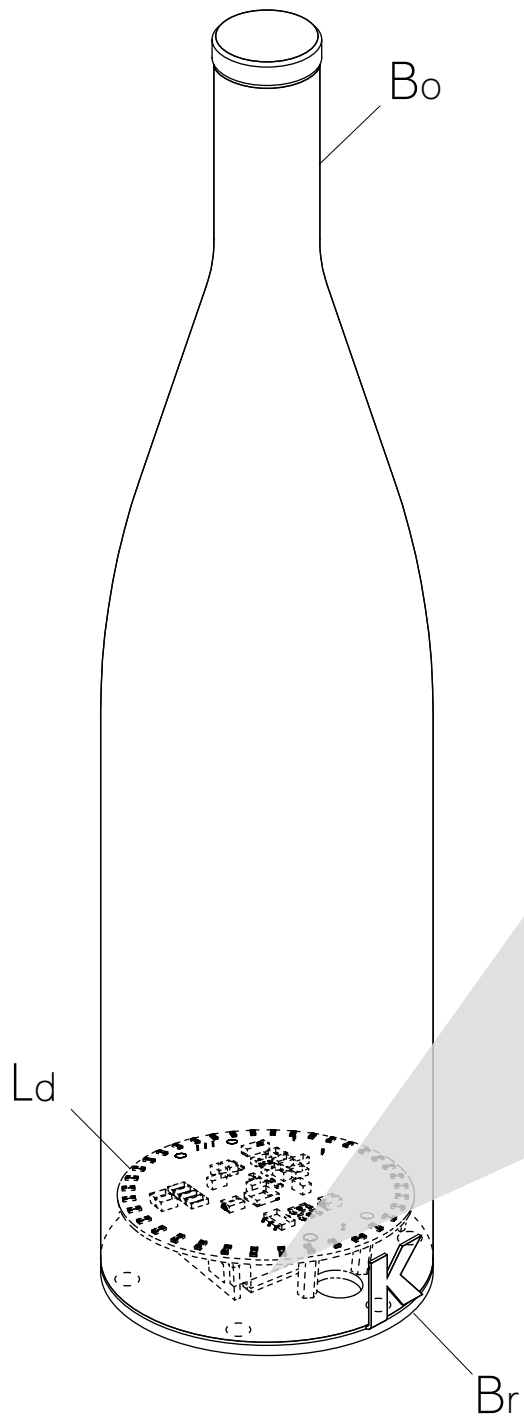

BACCO

CT143 1B INT (3000K)
CT143 2B INT (2700K)

LED 3,3W - 250 lumen, 3000K - 2700K
Operating time 6h

4xAAA
Rechargeable
batteries Ni-Mh

Karman srl

Via A. Grandi, San Martino del piano, 61034 Fossombrone (PU), Italy - p.iva 02175640412 tel +39 0721 71 5042 r.a fax +39 0721 716640 - www.karmanitalia.it

4x

AAA

Batterie ricaricabili Ni-Mh
(600mAh 1,2V)

AAA

Rechargeable batteries Ni-Mh
(600mAh 1,2V)

1x **Ca**

1

4x { AAA rechargeable
batteries NiMh
600mAh 1,2V