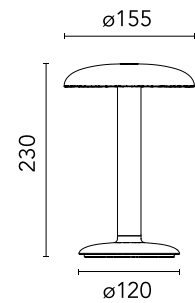

Are you a professional and your project needs consulting and support?

[BOOK AN APPOINTMENT](#)

Main specifications

| | |
|------------------|-----------------------------|
| Mounting | Table |
| Environment | Indoor Outdoor wet location |
| LED type | Top LED |
| Lamp category | LED |
| Number of heads | 1 |
| Power (W) | 2.5 |
| System power (W) | 2.5 |
| Source flux (lm) | 221 |
| System flux (lm) | 159 |
| Efficacy (lm/W) | 69 |

Physical

| | |
|---------------------|----------------|
| Colour | Lacquered Brow |
| Length (mm) | 155 |
| Cord colour | Black |
| Cord length (mm) | 1200 |
| Net weight (kg) | 0.78 |
| Package height (cm) | 36 |
| Package width (cm) | 21 |
| Package length (cm) | 21 |
| Package volume (m3) | 0.02 |
| IP | 54 |