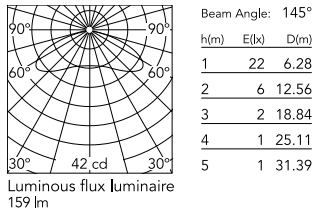

Are you a professional and your project needs consulting and support?

[BOOK AN APPOINTMENT](#)

Main specifications

| | |
|------------------|-----------------------------|
| Mounting | Table |
| Environment | Indoor Outdoor wet location |
| LED type | Top LED |
| Lamp category | LED |
| Number of heads | 1 |
| Power (W) | 2.5 |
| System power (W) | 2.5 |
| Source flux (lm) | 221 |
| System flux (lm) | 159 |
| Efficacy (lm/W) | 69 |

Physical

| | |
|---------------------|----------------|
| Colour | Lacquered Brow |
| Length (mm) | 155 |
| Cord colour | Black |
| Cord length (mm) | 1200 |
| Net weight (kg) | 0.78 |
| Package height (cm) | 36 |
| Package width (cm) | 21 |
| Package length (cm) | 21 |
| Package volume (m3) | 0.02 |
| IP | 54 |

Schematic light drawing

Photometric

| | |
|------------------------|----------------|
| Lighting type | Direct |
| Light distribution | Roto symmetric |
| CCT (K) | 2700 |
| CRI> | 90 |
| McAdam steps (SDCM) | 3 |
| Rf fidelity index | 93 |
| Rg gamut index | 100 |
| Beam angle C0-180 (°) | 144 |
| Beam angle C90-270 (°) | 144 |