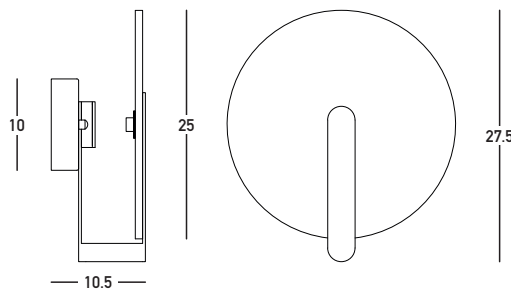

Product Data Sheet

Date: 29/10/2025
Zambelis Lights

Code 2552

Color: Brass

Natural Alabaster

Physical Specifications

Luminaire Type	Indoor Wall Lights
Color	Brass-Natural Alabaster
Material	Metal - Alabaster
IP	20
Warranty	3 Years

Dimensions Reference

Overall Dimensions	L: 10.5cm W: 25cm H: 27.5cm
Base	Ø: 10cm H: 3cm
Alabaster	Ø: 25cm
Cable & Wires	None
Cutting Hole	None
Depth Required	None

Illumination Data

Color Temperature	3000K
Cri	80
Lumen Output	310Lm
Beam Angle	360° in a sphere
UGR	N/A
Energy Efficiency Class	D
Indicative Lifetime	L70B50 30000h
Mc Adam	SDCM<4.2

Packing Info

Package Size	L: 18cm W: 30cm H: 30cm
Gross Weight	2kg

Product Description

Wall LED Light 5W 3000K Triac
Alabaster - Brass

www.zambelislights.gr | info@zambelislights.gr