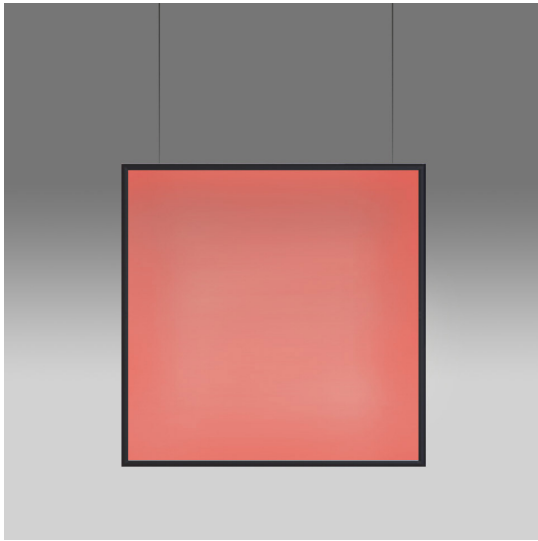

Discovery Space Square - RGBW - Black

Ernesto Gismondi

IP20    Dimmerable: 

LUMINAIRE

- Watt: **36W**
- Voltage: **220-240V**
- Delivered lumens output: **1708lm**
- Efficiency: **100%**
- Efficacy: **47.44lm/W**
- CRI: **80**
- Dimmable Typology: **Dali**

Notes

The APP driver can not be controlled by DALI dimming system and viceversa.

DESCRIPTION

Discovery is an unobtrusive, utterly absent and immaterial element. Its volume is only perceived when switched on, thanks to the light that outlines the central emitting surface. The result is a uniform light, ideal for working environments. The company's great optoelectronic skills, combined with a thorough culture of design and with technological know-how, produces a perfectly all-purpose and surprising solution, which translates innovation into emotional perception.

PRODUCT CODE: 2001030A

FEATURES

- Article Code: **2001030A**
- Colour: **Black**
- Installation: **Suspension**
- Material: **Technopolymer, aluminium**
- Series: **Design Collection**
- Environment: **Indoor**
- design by: **Ernesto Gismondi**

DIMENSIONS

- Length: **cm 97**
- Width: **cm 1.7**
- Height: **cm 97**
- Max Height from ceiling: **cm 247**

SOURCES INCLUDED

- Category: **Led RGBW**
- Number: **1**
- Watt: **33W**
- Color Tolerance: **MacAdam 3SDCM**
- Service Life: **L90 (6K) 50000h**