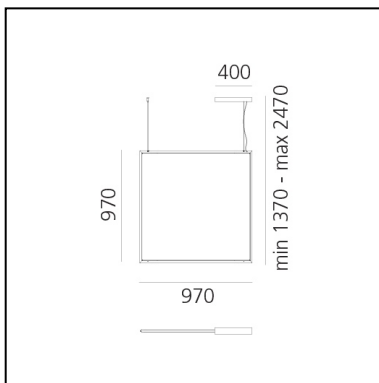

Discovery Space Square - RGBW - Black

Ernesto Gismondi

IP20    Dimmerable: 

LUMINAIRE

- Watt: **36W**
- Voltage: **220-240V**
- Delivered lumens output: **1708lm**
- Efficiency: **100%**
- Efficacy: **47.44lm/W**
- CRI: **80**
- Dimmable Typology: **Dali**

PRODUCT CODE: 2001030A

FEATURES

- Article Code: **2001030A**
- Colour: **Black**
- Installation: **Suspension**
- Material: **Technopolymer, aluminium**
- Series: **Design Collection**
- Environment: **Indoor**
- design by: **Ernesto Gismondi**

DIMENSIONS

- Length: **cm 97**
- Width: **cm 1.7**
- Height: **cm 97**
- Max Height from ceiling: **cm 247**

SOURCES INCLUDED

- Category: **Led RGBW**
- Number: **1**
- Watt: **33W**
- Color Tolerance: **MacAdam 3SDCM**
- Service Life: **L90 (6K) 50000h**